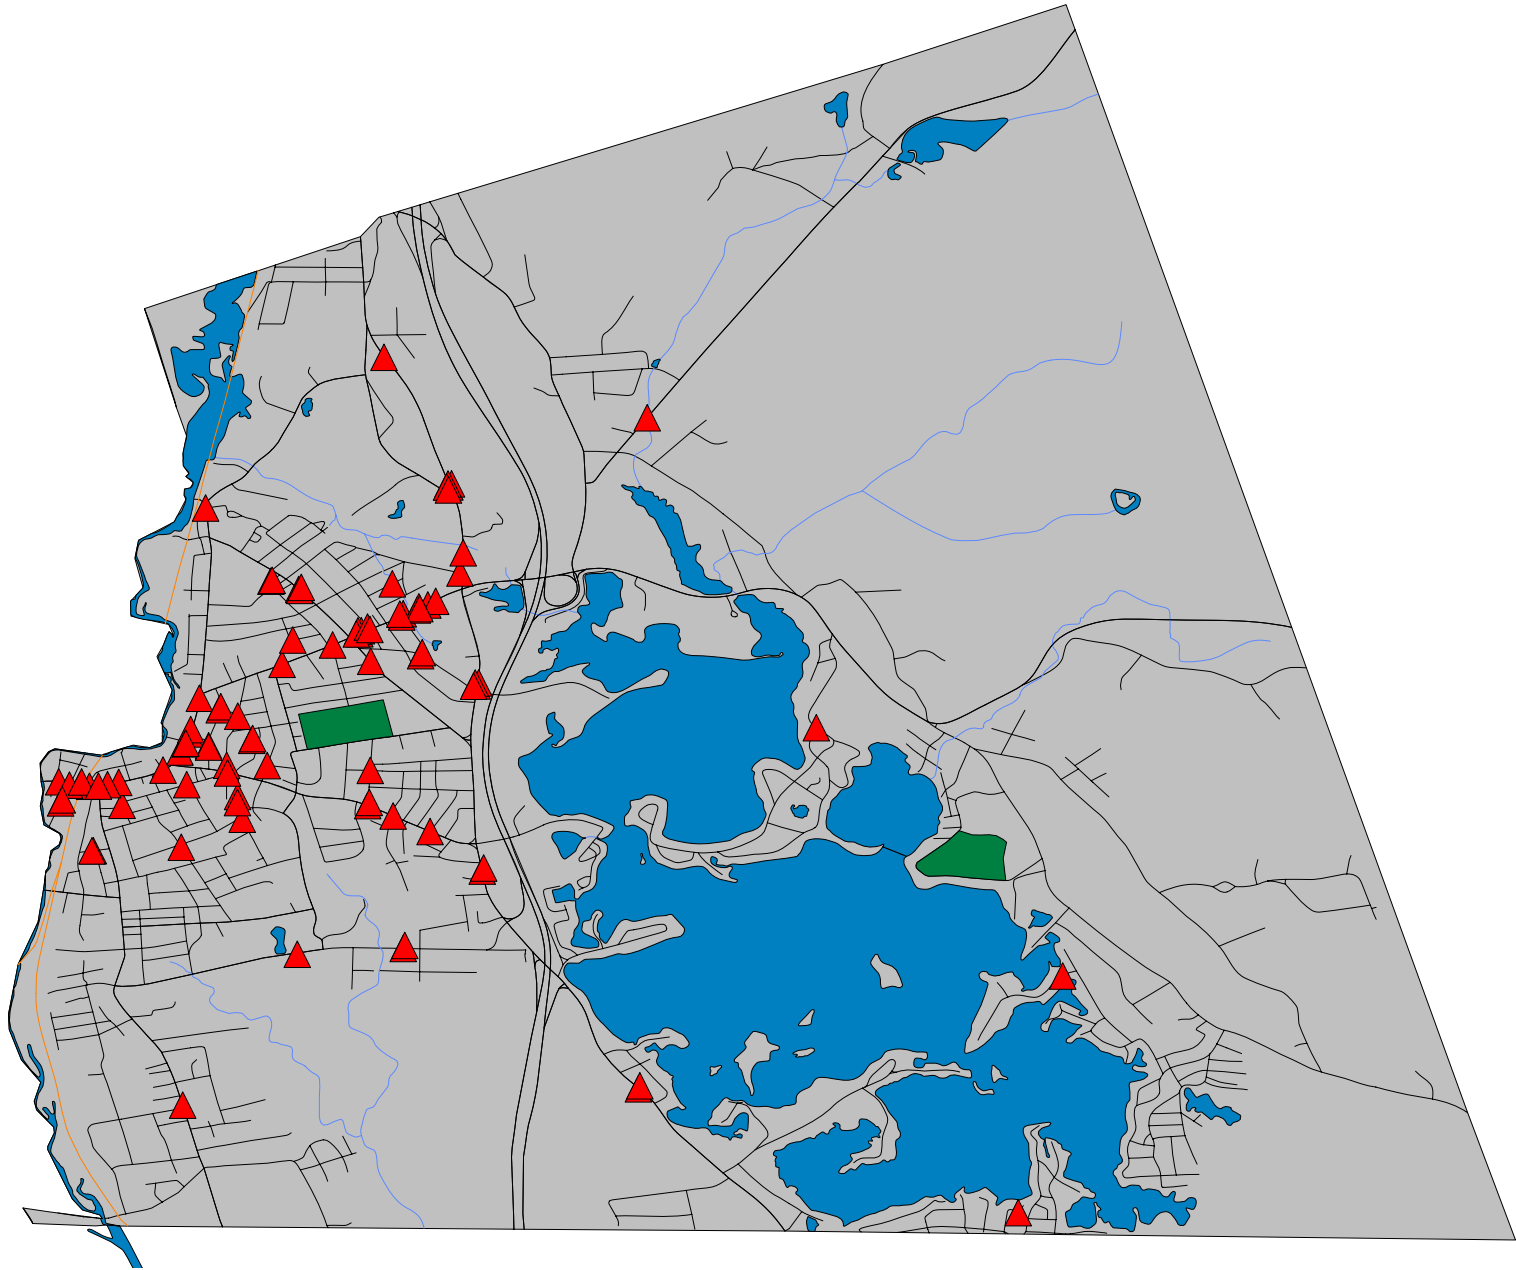

Offenses (IBR) By Month

	<u>APR</u>	<u>TOTALS</u>
AGGRAVATED ASSAULT	7	7
SIMPLE ASSAULT	15	15
INTIMIDATION	3	3
BURGLARY / BREAKING AND ENTERI	8	8
SHOPLIFTING	9	9
THEFT FROM BUILDING	5	5
THEFT FROM MOTOR VEHICLE	1	1
ALL OTHER LARCENY	3	3
MOTOR VEHICLE THEFT	1	1
COUNTERFEITING / FORGERY	1	1
FALSE PRETENSES / SWINDLE / CO	4	4
STOLEN PROPERTY OFFENSES	1	1
DESTRUCTION / DAMAGE / VANDALI	18	18
DRUG / NARCOTIC VIOLATIONS	12	12
DISORDERLY CONDUCT	9	9
DRIVING UNDER THE INFLUENCE	6	6
DRUNKENNESS	8	8
LIQUOR LAW VIOLATIONS	2	2
TRESPASS OF REAL PROPERTY	3	3
ALL OTHER OFFENSES	15	15
TRAFFIC, TOWN BY-LAW OFFENSES	82	82
TOTALS	<u>213</u>	<u>213</u>

Webster Police Department
Arrest Locations for April 2009

03/07/2010

Map Legend	
Symbol	Description
	Arrests for 04/01/2009 thru 04/30/2009