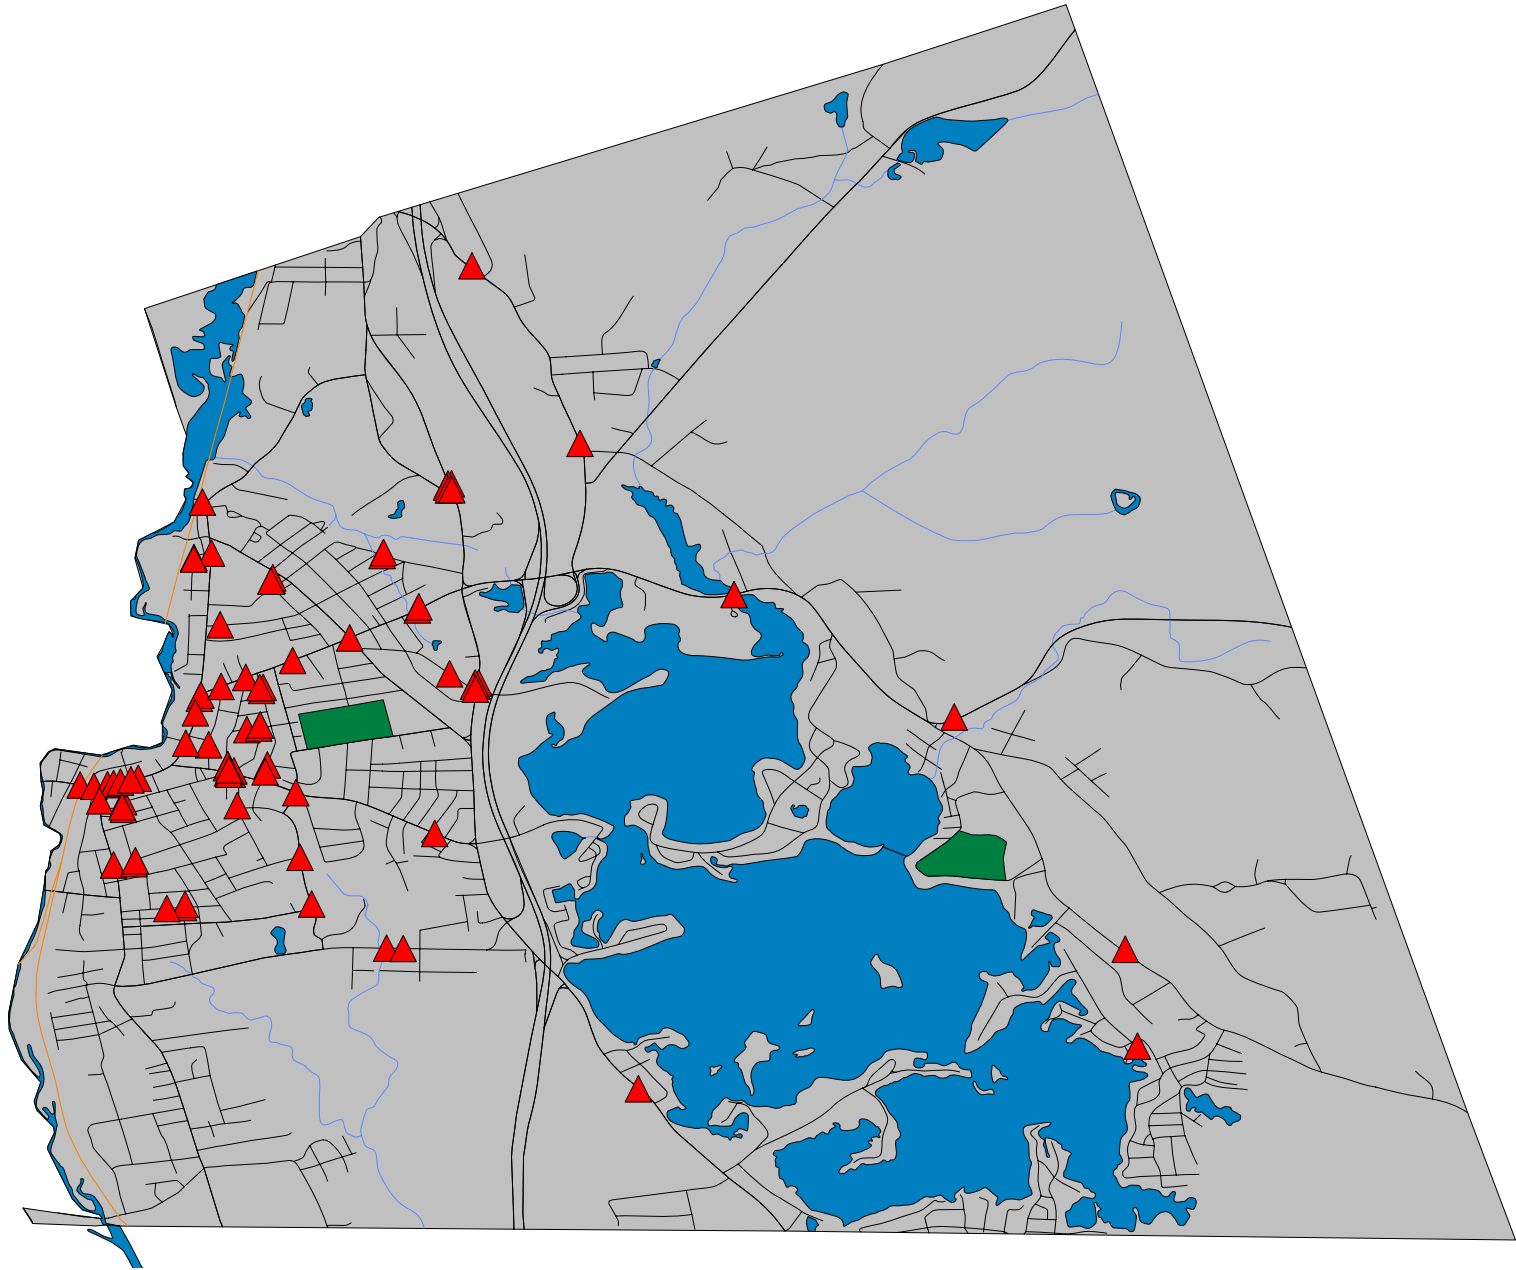

## Offenses (IBR) By Month

	<u>APR</u>	<u>TOTALS</u>
AGGRAVATED ASSAULT	6	6
SIMPLE ASSAULT	21	21
INTIMIDATION	2	2
ARSON	1	1
BURGLARY / BREAKING AND ENTERI	5	5
PURSE-SNATCHING	1	1
SHOPLIFTING	8	8
THEFT FROM BUILDING	11	11
THEFT FROM MOTOR VEHICLE	1	1
ALL OTHER LARCENY	5	5
MOTOR VEHICLE THEFT	1	1
COUNTERFEITING / FORGERY	9	9
FALSE PRETENSES / SWINDLE / CO	3	3
EMBEZZLEMENT	1	1
DESTRUCTION / DAMAGE / VANDALI	20	20
DRUG / NARCOTIC VIOLATIONS	1	1
BAD CHECKS	4	4
DISORDERLY CONDUCT	11	11
DRIVING UNDER THE INFLUENCE	5	5
DRUNKENNESS	10	10
FAMILY OFFENSES, NONVIOLENT	1	1
LIQUOR LAW VIOLATIONS	1	1
RUNAWAY	1	1
ALL OTHER OFFENSES	20	20
TRAFFIC, TOWN BY-LAW OFFENSES	51	51
TOTALS	<u>200</u>	<u>200</u>

**Webster Police Department**  
**Arrest Locations for May 2010**

05/08/2010

<b>Map Legend</b>	
<b>Symbol</b>	<b>Description</b>
	Arrests for 04/01/2010 thru 04/30/2010