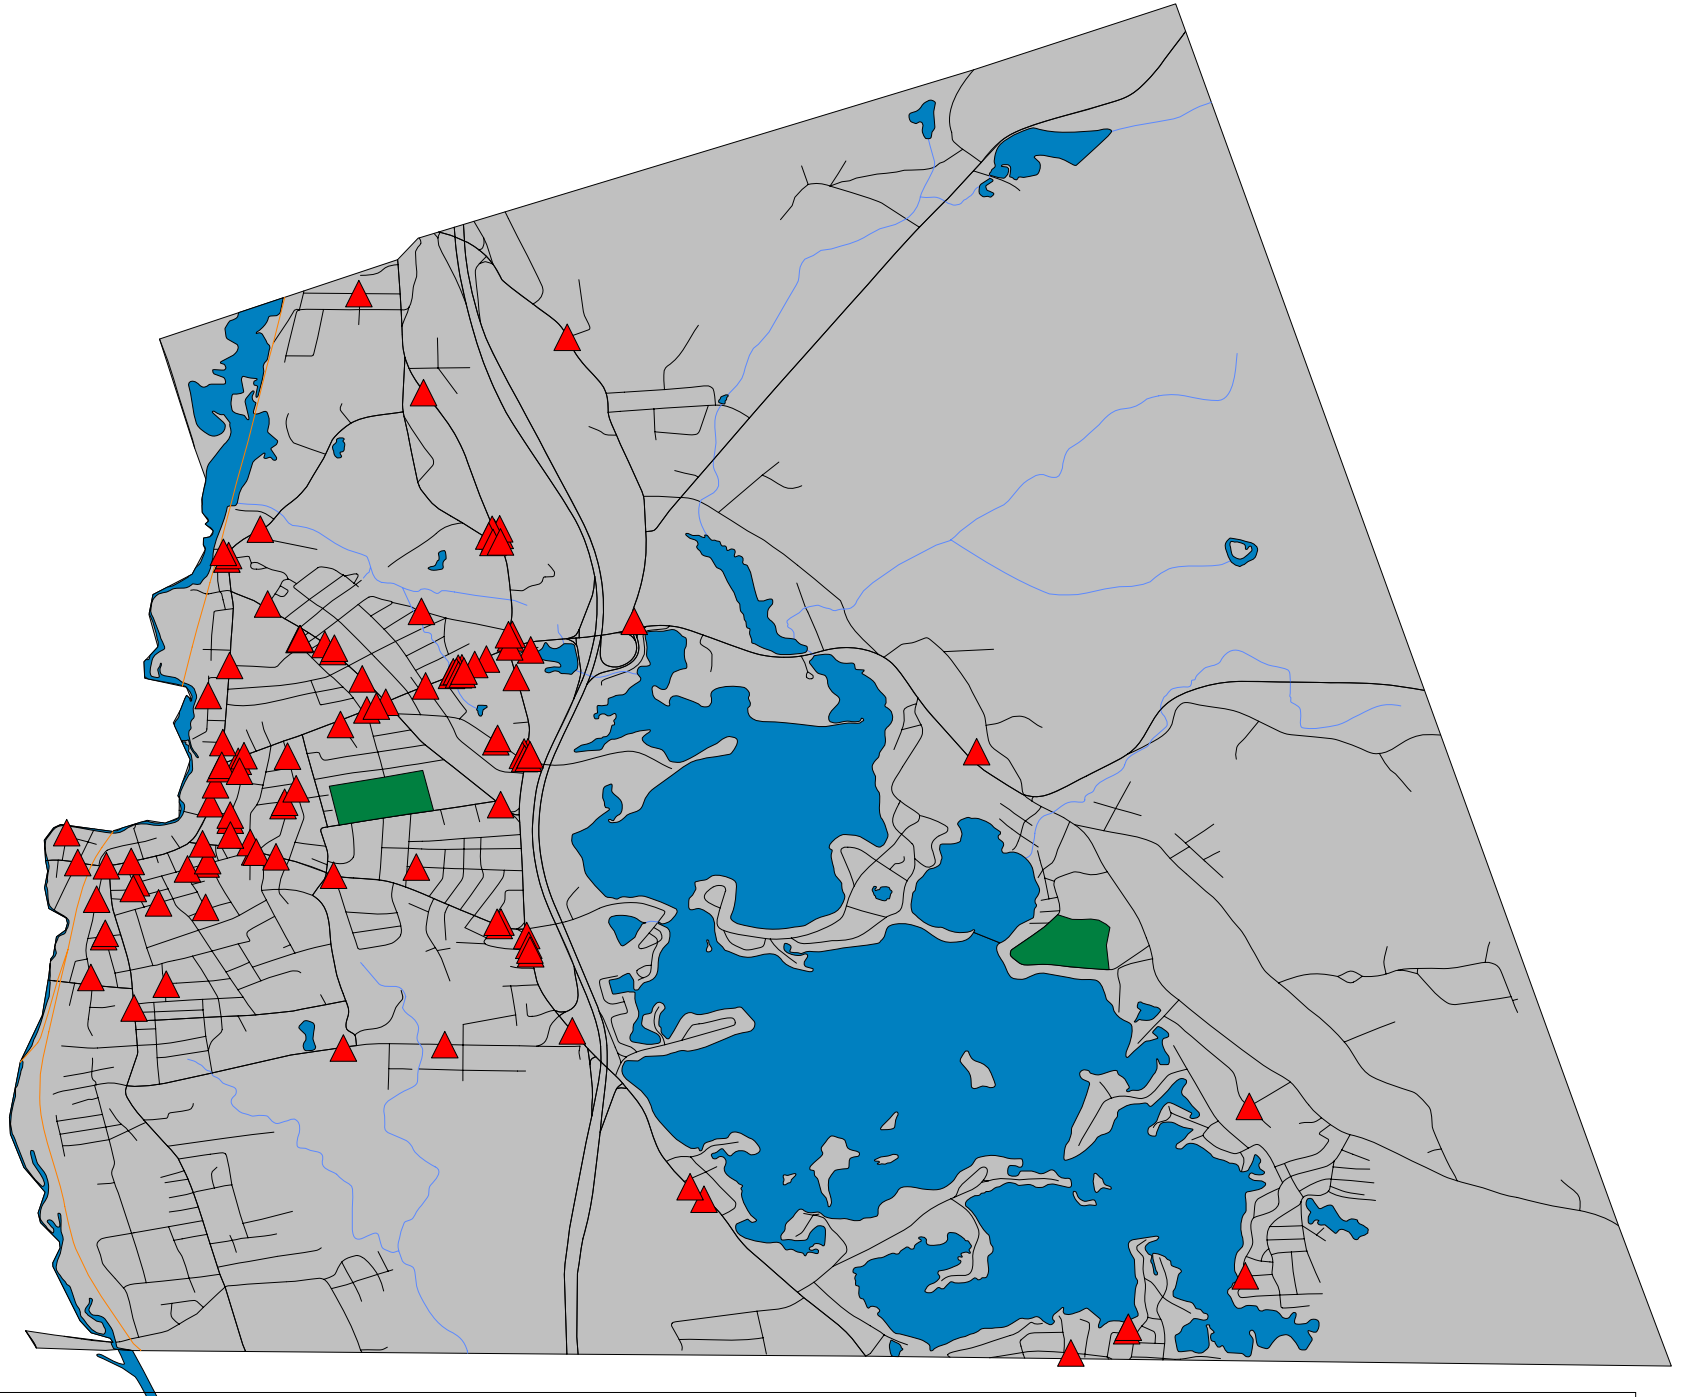

## Offenses (IBR) By Month

	<u>APR</u>	<u>TOTALS</u>
ROBBERY	1	1
AGGRAVATED ASSAULT	3	3
SIMPLE ASSAULT	25	25
INTIMIDATION	4	4
BURGLARY / BREAKING AND ENTERI	5	5
SHOPLIFTING	9	9
THEFT FROM BUILDING	8	8
THEFT FROM MOTOR VEHICLE	13	13
THEFT OF MOTOR VEHICLE PARTS O	2	2
ALL OTHER LARCENY	15	15
MOTOR VEHICLE THEFT	4	4
COUNTERFEITING / FORGERY	1	1
FALSE PRETENSES / SWINDLE / CO	1	1
IMPERSONATION	2	2
EMBEZZLEMENT	1	1
STOLEN PROPERTY OFFENSES	3	3
DESTRUCTION / DAMAGE / VANDALI	7	7
DRUG / NARCOTIC VIOLATIONS	2	2
WEAPON LAW VIOLATIONS	1	1
BAD CHECKS	2	2
DISORDERLY CONDUCT	8	8
DRIVING UNDER THE INFLUENCE	4	4
DRUNKENNESS	13	13
LIQUOR LAW VIOLATIONS	1	1
TRESPASS OF REAL PROPERTY	1	1
ALL OTHER OFFENSES	21	21
TRAFFIC, TOWN BY-LAW OFFENSES	83	83
TOTALS	<u>240</u>	<u>240</u>

**Webster Police Department**  
**Arrest Locations for April 2011**

05/22/2011

**Map Legend**

Symbol	Description
▲	Arrests for 04/01/2011 thru 04/30/2011