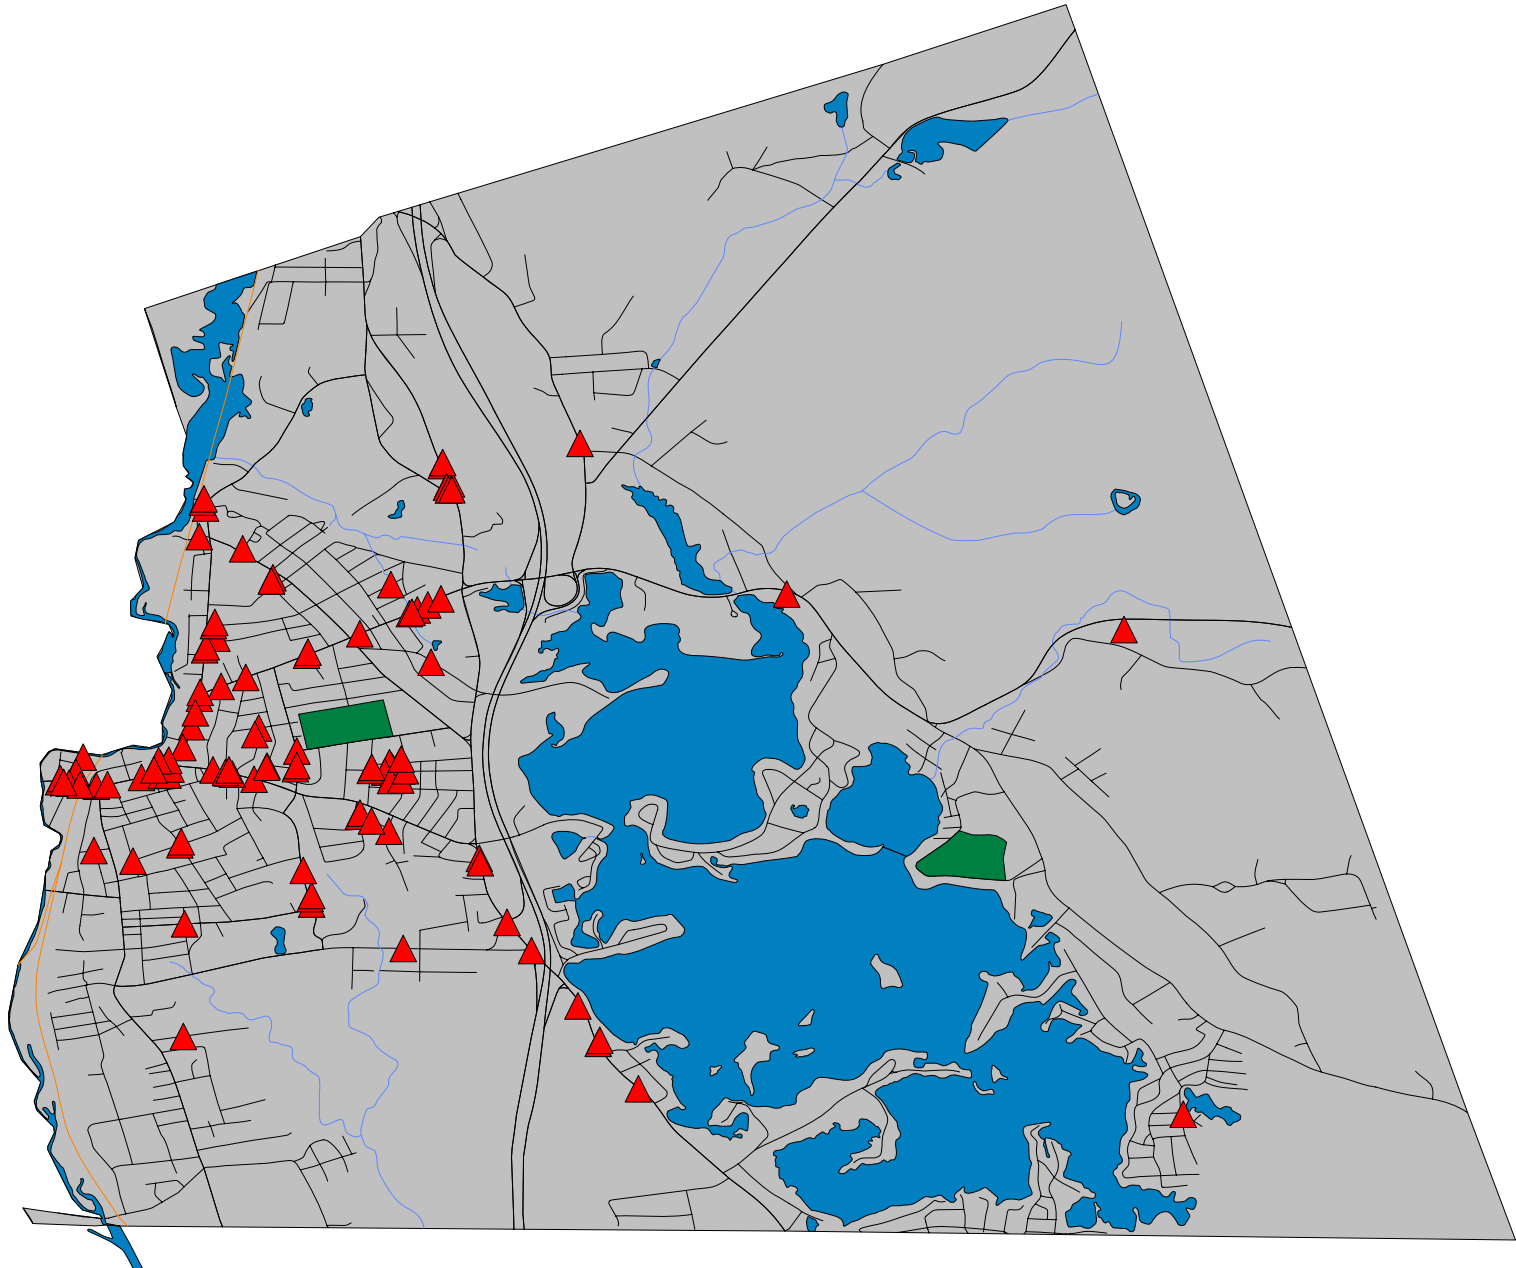

Offenses (IBR) By Month

	<u>DEC</u>	<u>TOTALS</u>
FORCIBLE RAPE	1	1
ROBBERY	1	1
AGGRAVATED ASSAULT	6	6
SIMPLE ASSAULT	20	20
INTIMIDATION	3	3
BURGLARY / BREAKING AND ENTERI	9	9
PURSE-SNATCHING	1	1
SHOPLIFTING	9	9
THEFT FROM BUILDING	2	2
THEFT FROM MOTOR VEHICLE	11	11
ALL OTHER LARCENY	14	14
MOTOR VEHICLE THEFT	6	6
FALSE PRETENSES / SWINDLE / CO	3	3
STOLEN PROPERTY OFFENSES	2	2
DESTRUCTION / DAMAGE / VANDALI	13	13
DRUG EQUIPMENT VIOLATIONS	1	1
STATUTORY RAPE	2	2
BAD CHECKS	16	16
DISORDERLY CONDUCT	23	23
DRIVING UNDER THE INFLUENCE	10	10
DRUNKENNESS	6	6
LIQUOR LAW VIOLATIONS	18	18
TRESPASS OF REAL PROPERTY	1	1
ALL OTHER OFFENSES	19	19
TRAFFIC, TOWN BY-LAW OFFENSES	76	76
TOTALS	<u>273</u>	<u>273</u>

Webster Police Department
Arrest Locations for December 2009

03/07/2010

Map Legend	
Symbol	Description
	Arrests for 12/01/2009 thru 12/31/2009