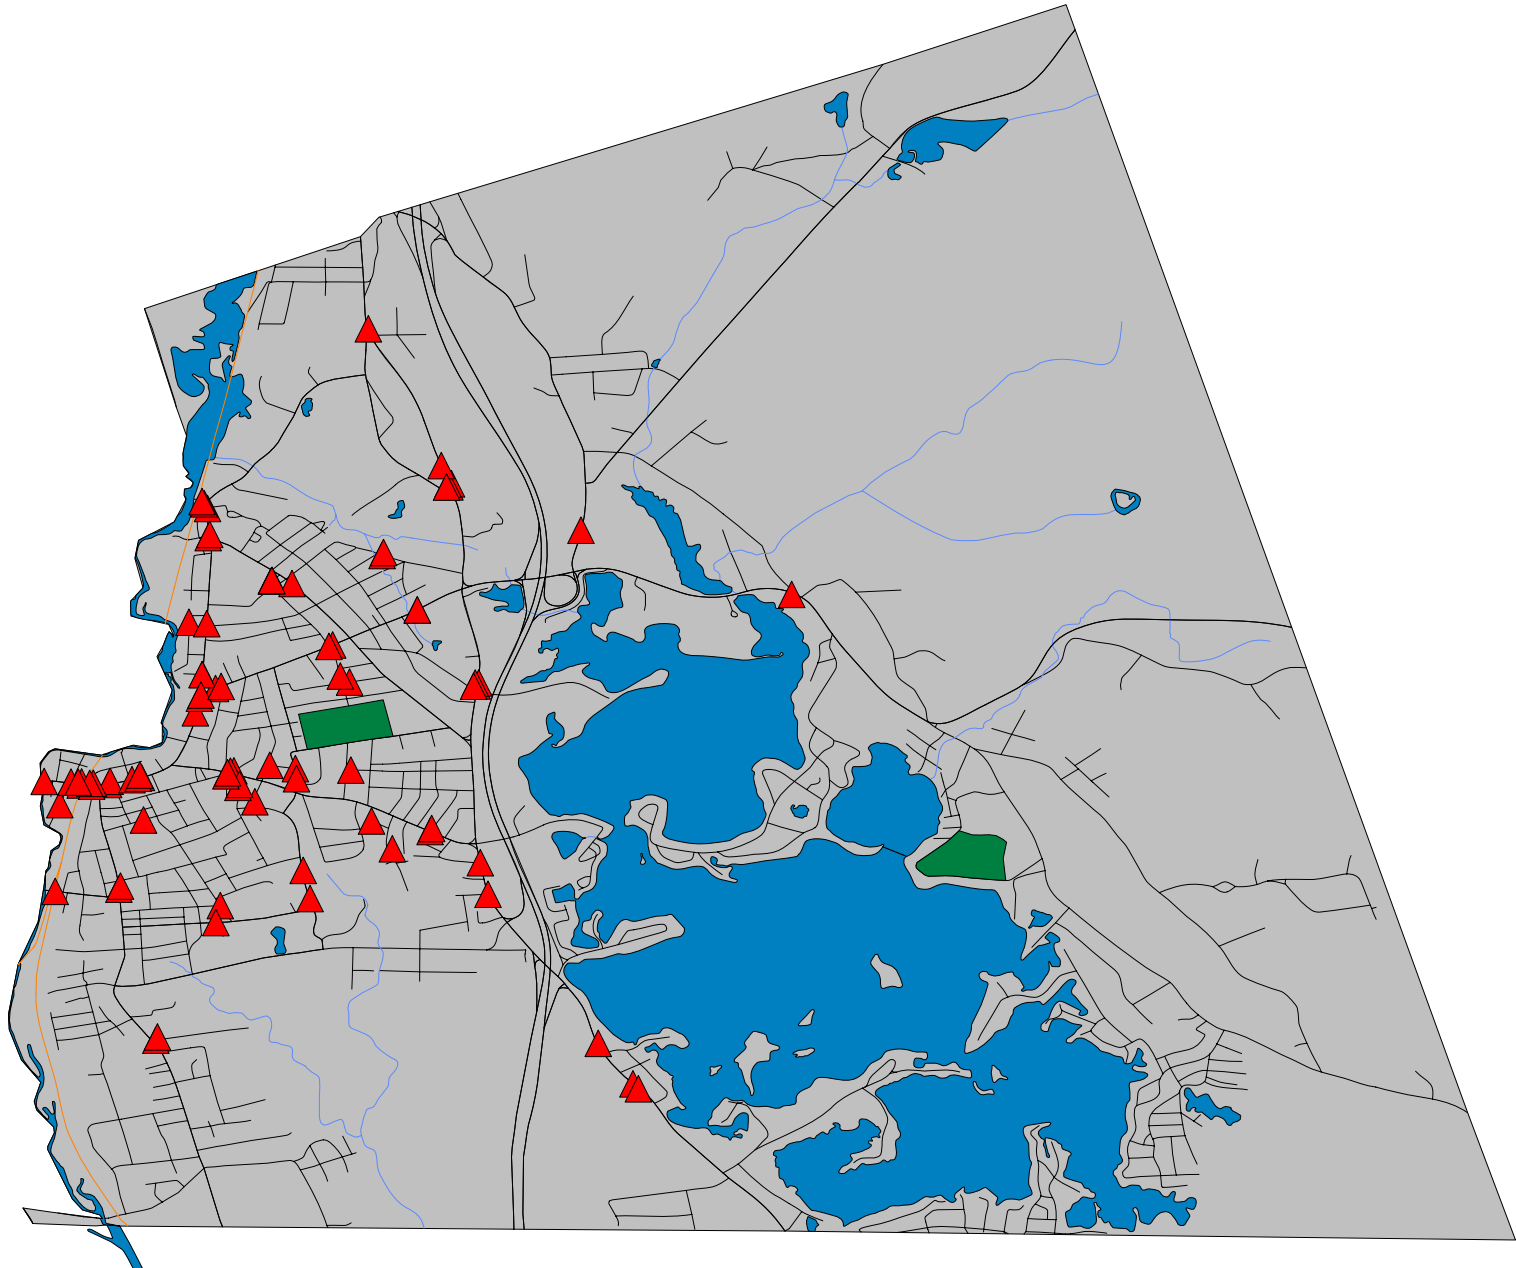

Offenses (IBR) By Month

	<u>FEB</u>	<u>TOTALS</u>
FORCIBLE RAPE	1	1
FORCIBLE FONDLING	1	1
ROBBERY	1	1
AGGRAVATED ASSAULT	7	7
SIMPLE ASSAULT	24	24
INTIMIDATION	11	11
BURGLARY / BREAKING AND ENTERI	5	5
PURSE-SNATCHING	2	2
SHOPLIFTING	5	5
THEFT FROM BUILDING	2	2
ALL OTHER LARCENY	6	6
COUNTERFEITING / FORGERY	1	1
FALSE PRETENSES / SWINDLE / CO	1	1
IMPERSONATION	1	1
EMBEZZLEMENT	4	4
DESTRUCTION / DAMAGE / VANDALI	17	17
DRUG / NARCOTIC VIOLATIONS	1	1
PORNOGRAPHY / OBSCENE MATERIAL	1	1
WEAPON LAW VIOLATIONS	2	2
DISORDERLY CONDUCT	5	5
DRIVING UNDER THE INFLUENCE	2	2
DRUNKENNESS	10	10
FAMILY OFFENSES, NONVIOLENT	1	1
RUNAWAY	2	2
ALL OTHER OFFENSES	19	19
TRAFFIC, TOWN BY-LAW OFFENSES	51	51
TOTALS	<u>183</u>	<u>183</u>

Webster Police Department
Arrest Locations for February 2010

04/11/2010

Map Legend	
Symbol	Description
▲	Arrests for 02/01/2010 thru 02/28/2010