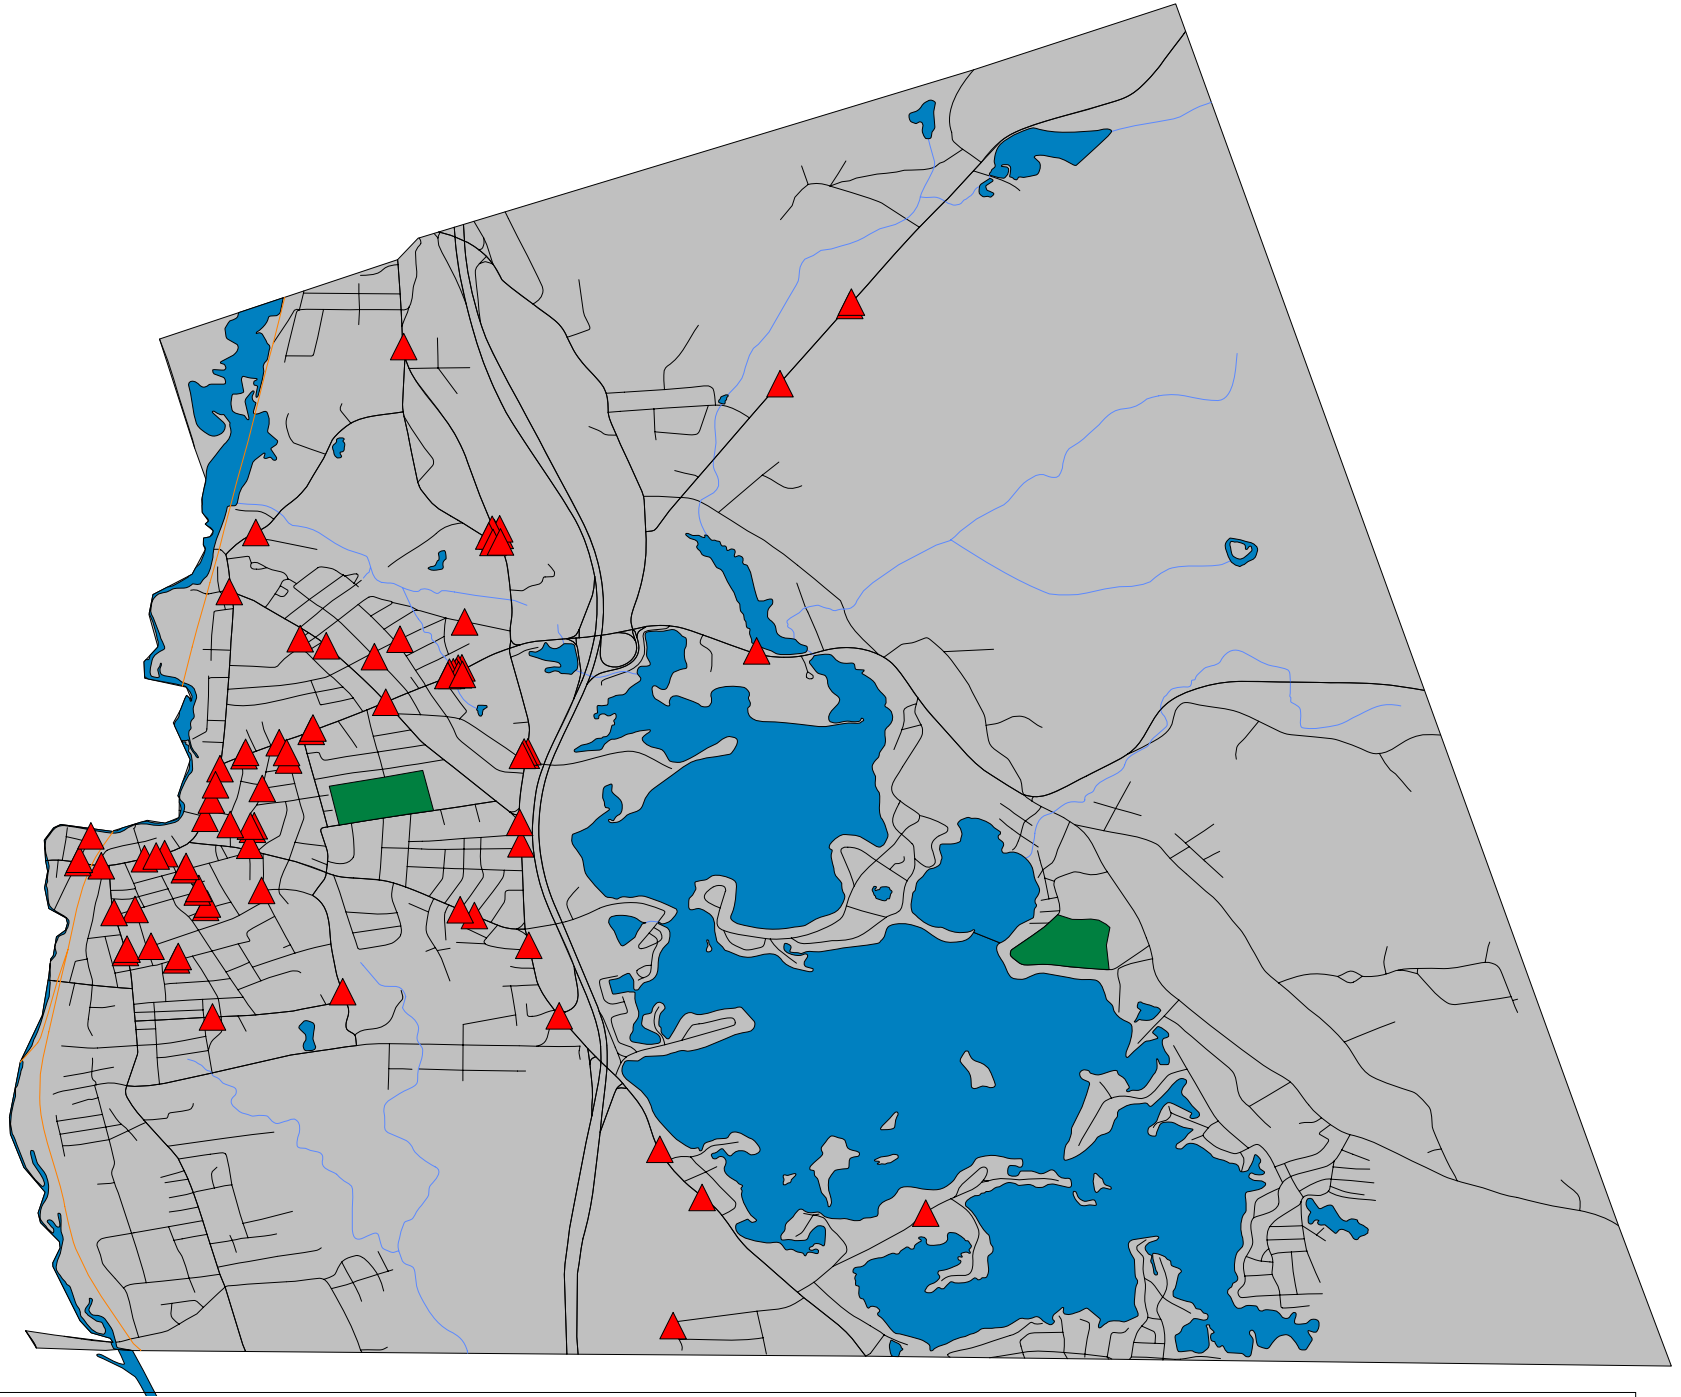

Offenses (IBR) By Month

	<u>FEB</u>	<u>TOTALS</u>
FORCIBLE RAPE	1	1
FORCIBLE SODOMY	5	5
ROBBERY	2	2
AGGRAVATED ASSAULT	4	4
SIMPLE ASSAULT	15	15
INTIMIDATION	6	6
BURGLARY / BREAKING AND ENTERI	5	5
PURSE-SNATCHING	1	1
SHOPLIFTING	11	11
THEFT FROM BUILDING	8	8
THEFT FROM MOTOR VEHICLE	4	4
ALL OTHER LARCENY	8	8
MOTOR VEHICLE THEFT	2	2
FALSE PRETENSES / SWINDLE / CO	7	7
CREDIT CARD / AUTOMATIC TELLER	1	1
IMPERSONATION	1	1
EMBEZZLEMENT	1	1
DESTRUCTION / DAMAGE / VANDALI	9	9
DRUG / NARCOTIC VIOLATIONS	6	6
INCEST	1	1
DISORDERLY CONDUCT	9	9
DRIVING UNDER THE INFLUENCE	7	7
DRUNKENNESS	16	16
LIQUOR LAW VIOLATIONS	1	1
TRESPASS OF REAL PROPERTY	1	1
ALL OTHER OFFENSES	12	12
TRAFFIC, TOWN BY-LAW OFFENSES	76	76
TOTALS	<u>220</u>	<u>220</u>

Webster Police Department
Arrest Locations for February, 2011

03/20/2011

Map Legend

Symbol	Description
▲	Arrests for 02/01/2011 thru 02/28/2011