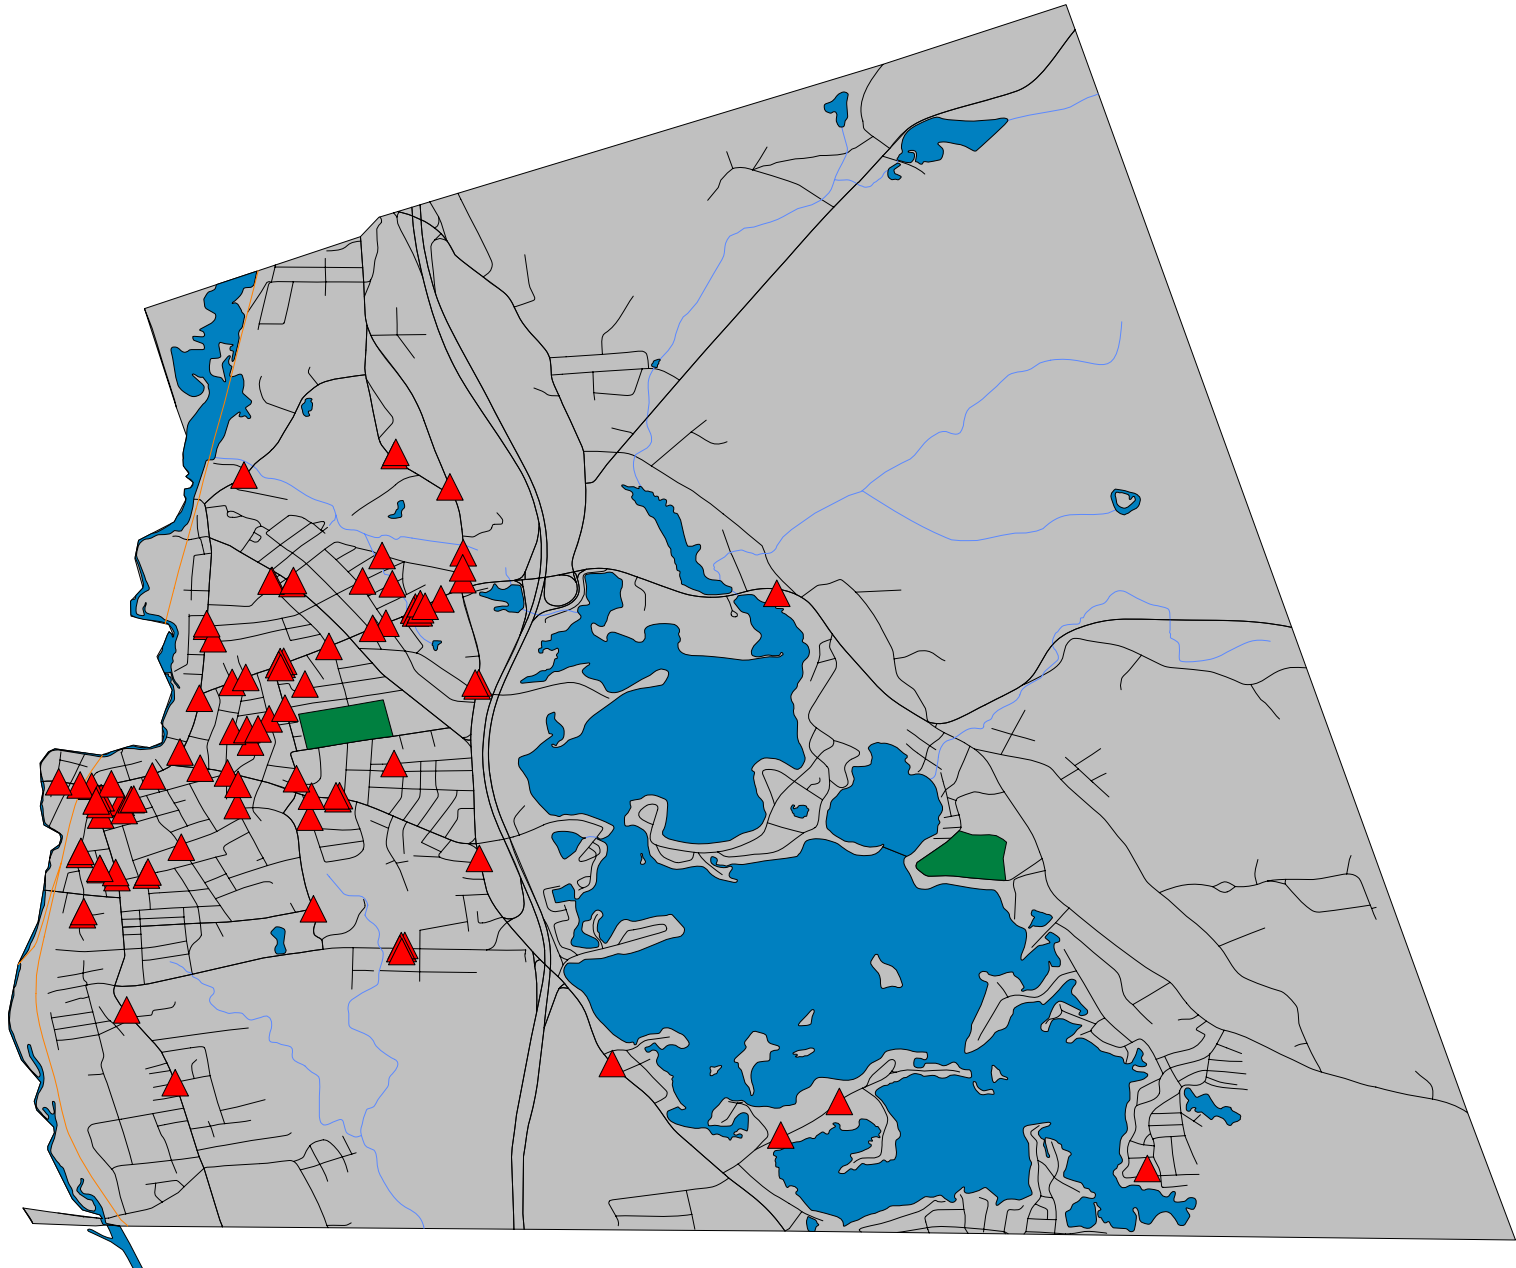

Offenses (IBR) By Month

	<u>JAN</u>	<u>TOTALS</u>
FORCIBLE RAPE	1	1
ROBBERY	1	1
AGGRAVATED ASSAULT	3	3
SIMPLE ASSAULT	17	17
INTIMIDATION	5	5
ARSON	2	2
BURGLARY / BREAKING AND ENTERI	3	3
POCKET-PICKING	2	2
SHOPLIFTING	6	6
THEFT FROM BUILDING	6	6
ALL OTHER LARCENY	8	8
COUNTERFEITING / FORGERY	3	3
FALSE PRETENSES / SWINDLE / CO	4	4
CREDIT CARD / AUTOMATIC TELLER	2	2
IMPERSONATION	2	2
STOLEN PROPERTY OFFENSES	2	2
DESTRUCTION / DAMAGE / VANDALI	9	9
DRUG / NARCOTIC VIOLATIONS	4	4
STATUTORY RAPE	2	2
DISORDERLY CONDUCT	13	13
DRIVING UNDER THE INFLUENCE	6	6
DRUNKENNESS	10	10
LIQUOR LAW VIOLATIONS	1	1
TRESPASS OF REAL PROPERTY	2	2
ALL OTHER OFFENSES	22	22
TRAFFIC, TOWN BY-LAW OFFENSES	82	82
TOTALS	<u>218</u>	<u>218</u>

Webster Police Department
Arrest Locations For January 2009

03/07/2010

Map Legend	
Symbol	Description
▲	Arrests for 01/01/2009 thru 01/31/2009