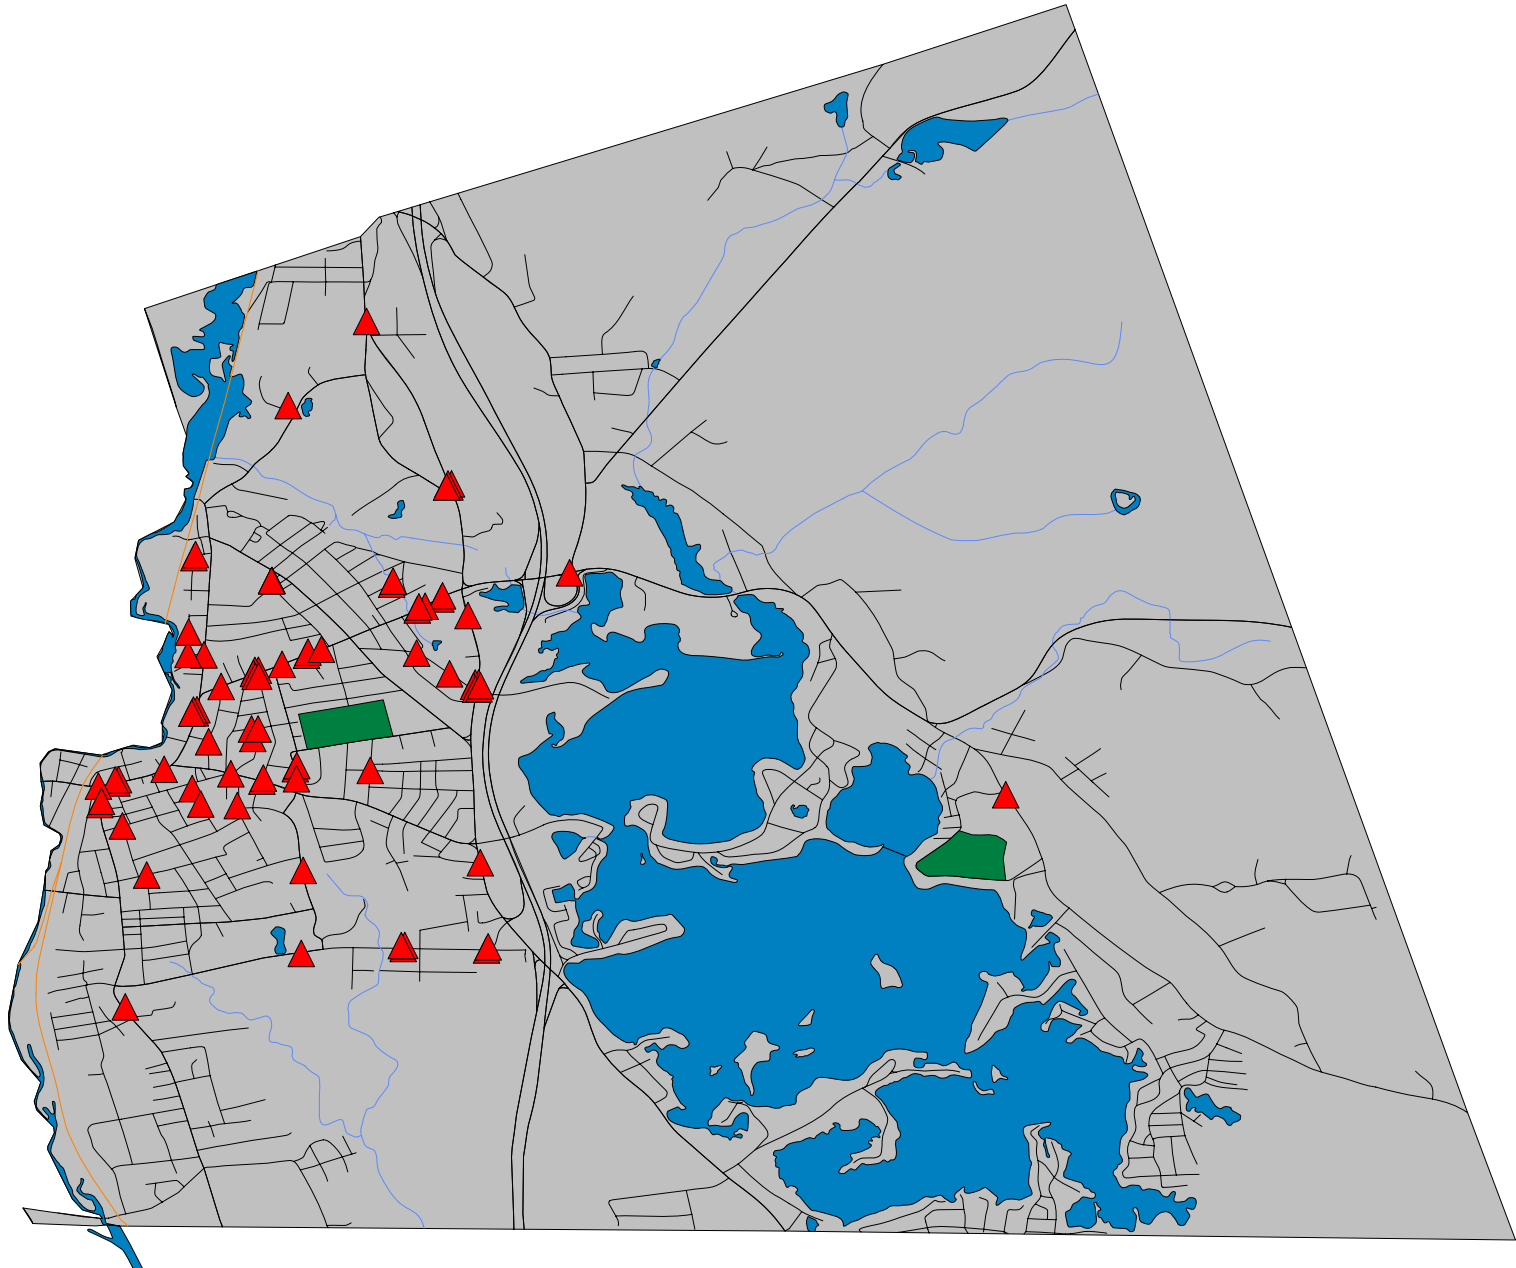

Offenses (IBR) By Month

	<u>JAN</u>	<u>TOTALS</u>
ROBBERY	1	1
AGGRAVATED ASSAULT	2	2
SIMPLE ASSAULT	8	8
PURSE-SNATCHING	1	1
SHOPLIFTING	1	1
THEFT FROM BUILDING	3	3
ALL OTHER LARCENY	3	3
FALSE PRETENSES / SWINDLE / CO	6	6
IMPERSONATION	1	1
DESTRUCTION / DAMAGE / VANDALI	1	1
DISORDERLY CONDUCT	6	6
DRIVING UNDER THE INFLUENCE	2	2
DRUNKENNESS	2	2
LIQUOR LAW VIOLATIONS	6	6
ALL OTHER OFFENSES	13	13
TRAFFIC, TOWN BY-LAW OFFENSES	14	14
TOTALS	<u>70</u>	<u>70</u>

Webster Police Department
Arrest Locations for January 2010

03/07/2010

Map Legend	
Symbol	Description
	Arrests for 01/01/2010 thru 01/31/2010