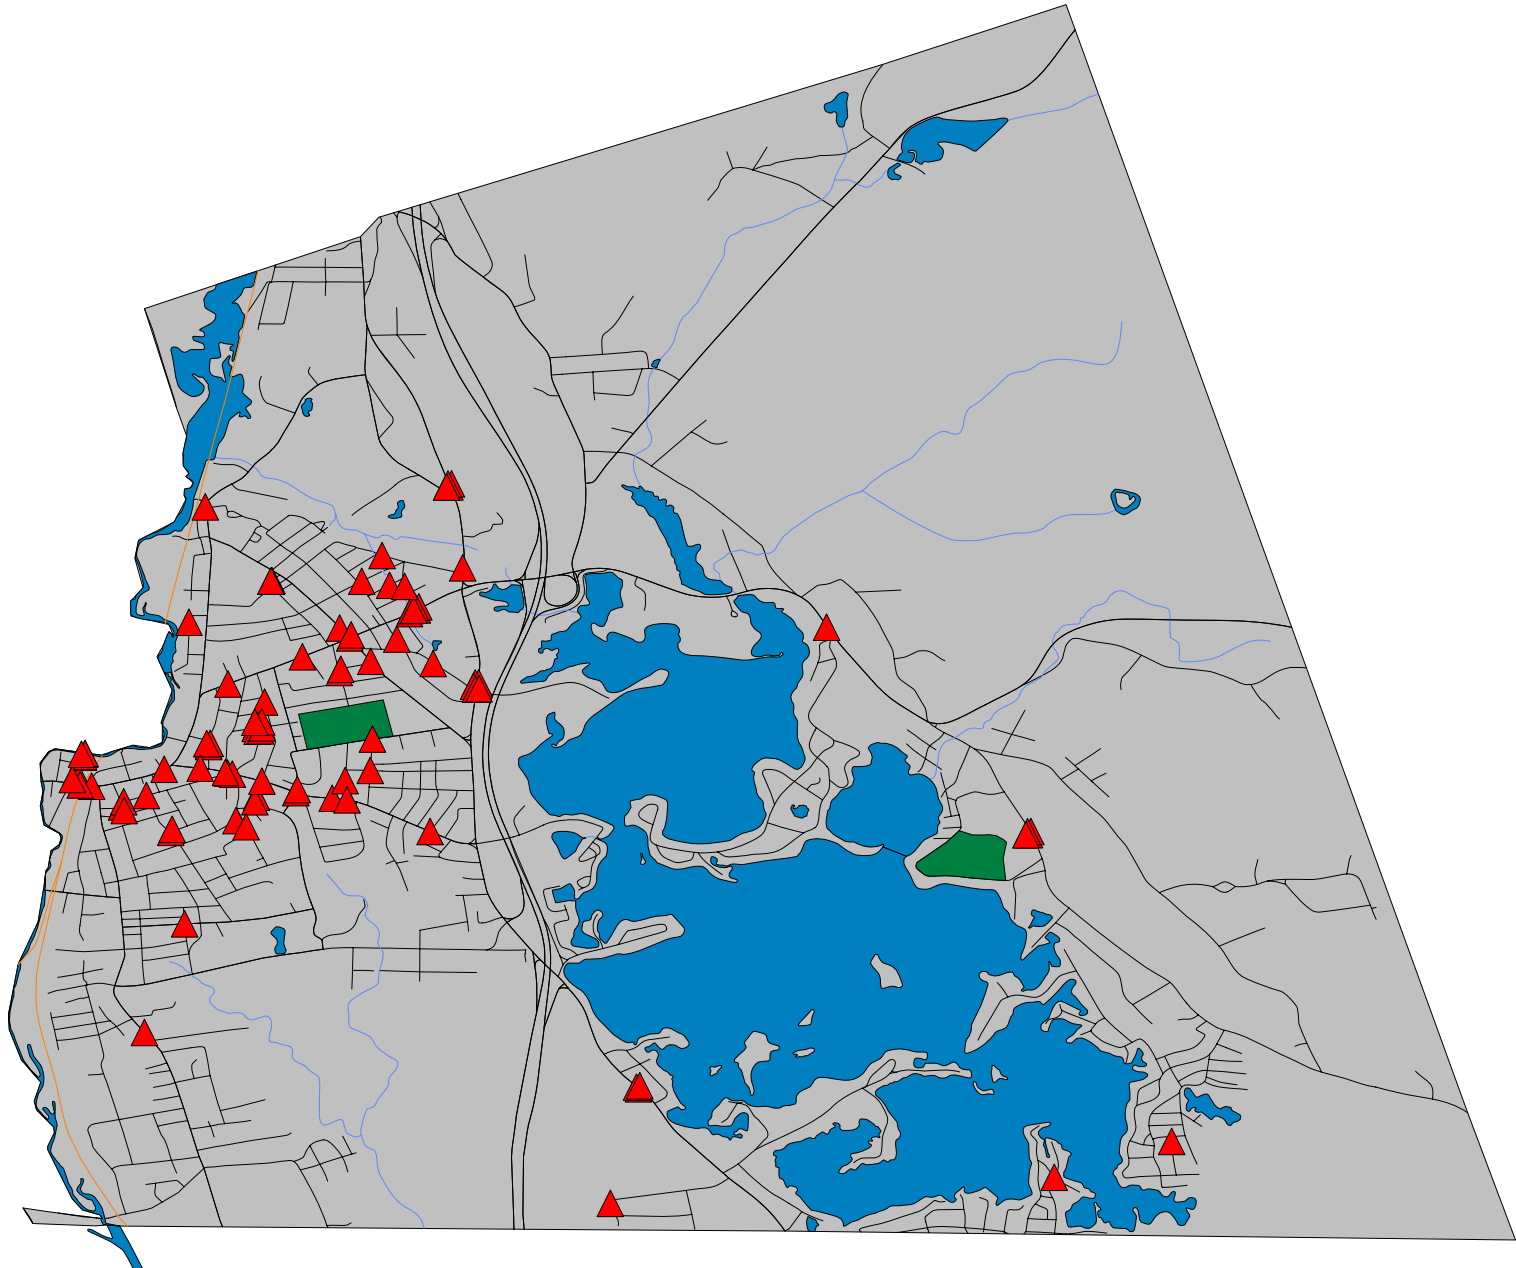

Webster Police Department
Arrest Locations for January 2011

02/27/2011

Map Legend	
Symbol	Description
	Arrests for 01/01/2011 thru 01/31/2011