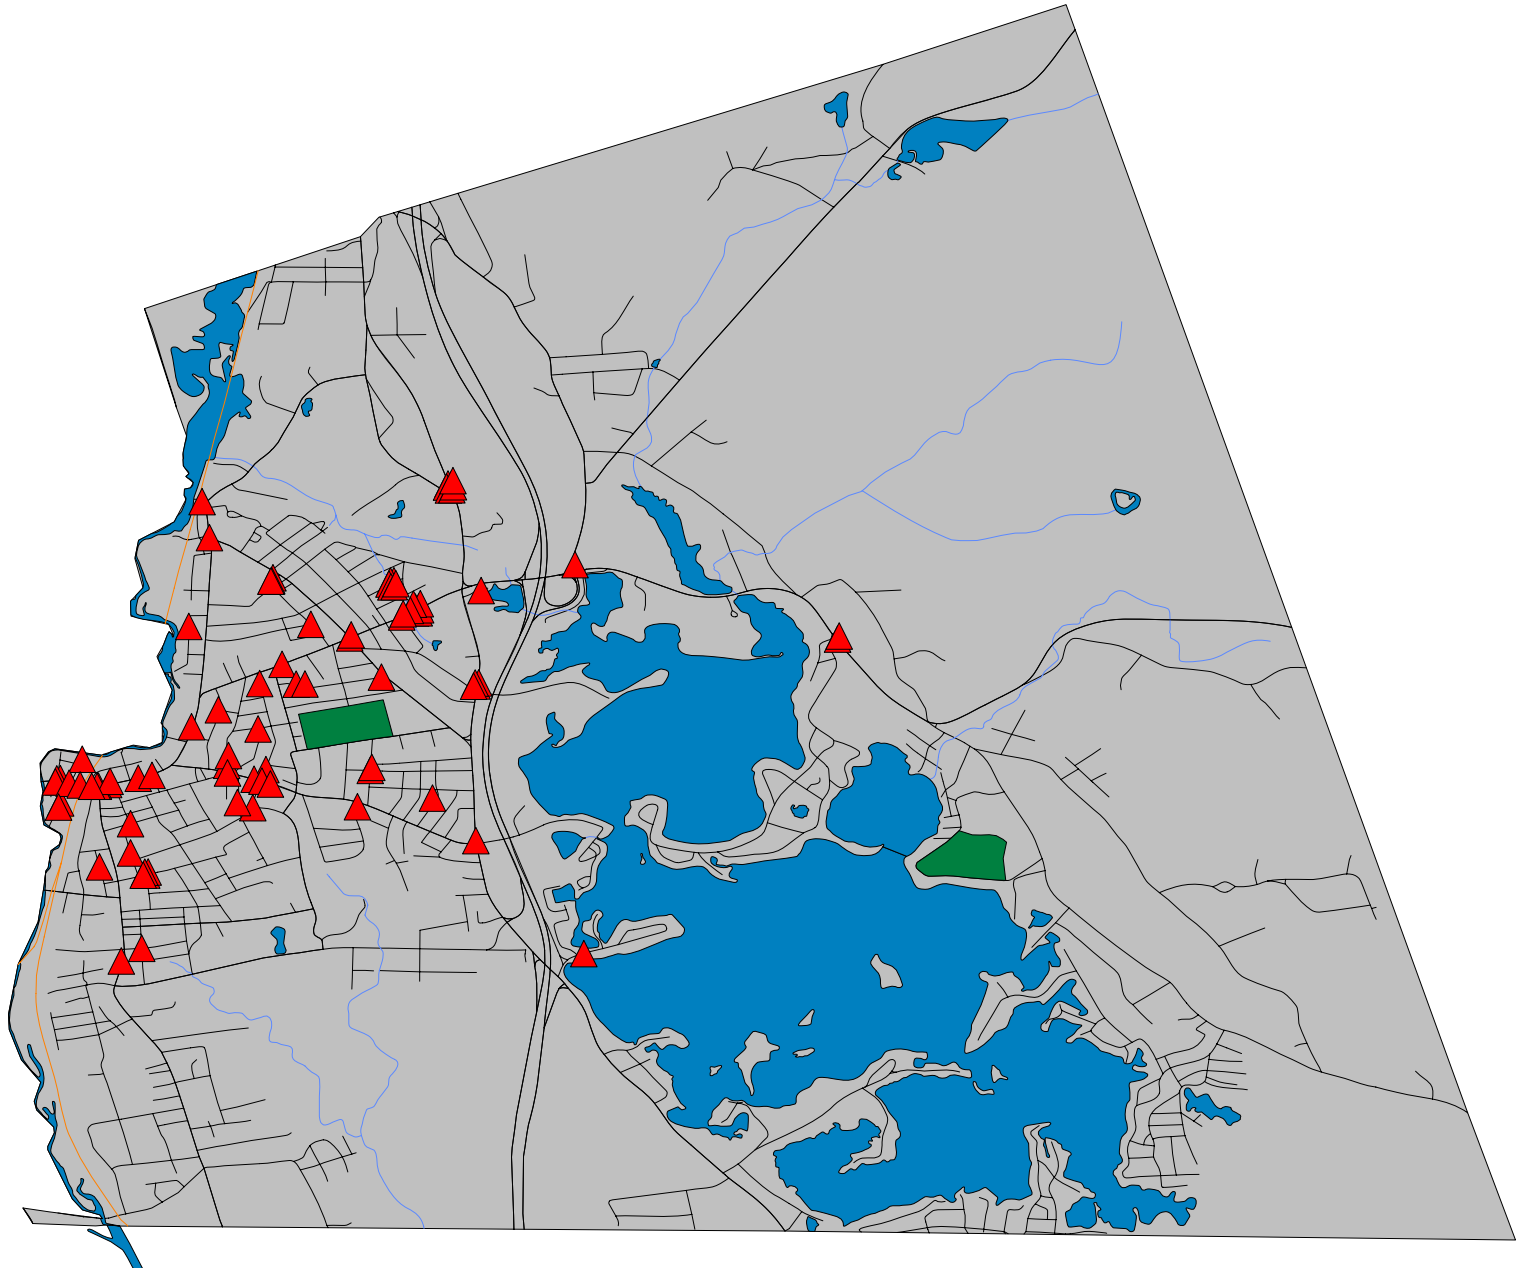

Offenses (IBR) By Month

	<u>JUL</u>	<u>TOTALS</u>
KIDNAPPING / ABDUCTION	2	2
ROBBERY	3	3
AGGRAVATED ASSAULT	3	3
SIMPLE ASSAULT	12	12
INTIMIDATION	3	3
BURGLARY / BREAKING AND ENTERI	11	11
SHOPLIFTING	15	15
THEFT FROM BUILDING	10	10
THEFT FROM MOTOR VEHICLE	7	7
ALL OTHER LARCENY	11	11
MOTOR VEHICLE THEFT	1	1
COUNTERFEITING / FORGERY	4	4
FALSE PRETENSES / SWINDLE / CO	4	4
CREDIT CARD / AUTOMATIC TELLER	3	3
IMPERSONATION	1	1
EMBEZZLEMENT	1	1
DESTRUCTION / DAMAGE / VANDALI	20	20
DRUG / NARCOTIC VIOLATIONS	4	4
WEAPON LAW VIOLATIONS	15	15
DISORDERLY CONDUCT	17	17
DRIVING UNDER THE INFLUENCE	3	3
DRUNKENNESS	18	18
LIQUOR LAW VIOLATIONS	1	1
TRESPASS OF REAL PROPERTY	7	7
ALL OTHER OFFENSES	28	28
TRAFFIC, TOWN BY-LAW OFFENSES	35	35
TOTALS	<u>239</u>	<u>239</u>

Webster Police Department
Arrest Locations for July 2009

03/07/2010

Map Legend	
Symbol	Description
	Arrests for 07/01/2009 thru 07/31/2009