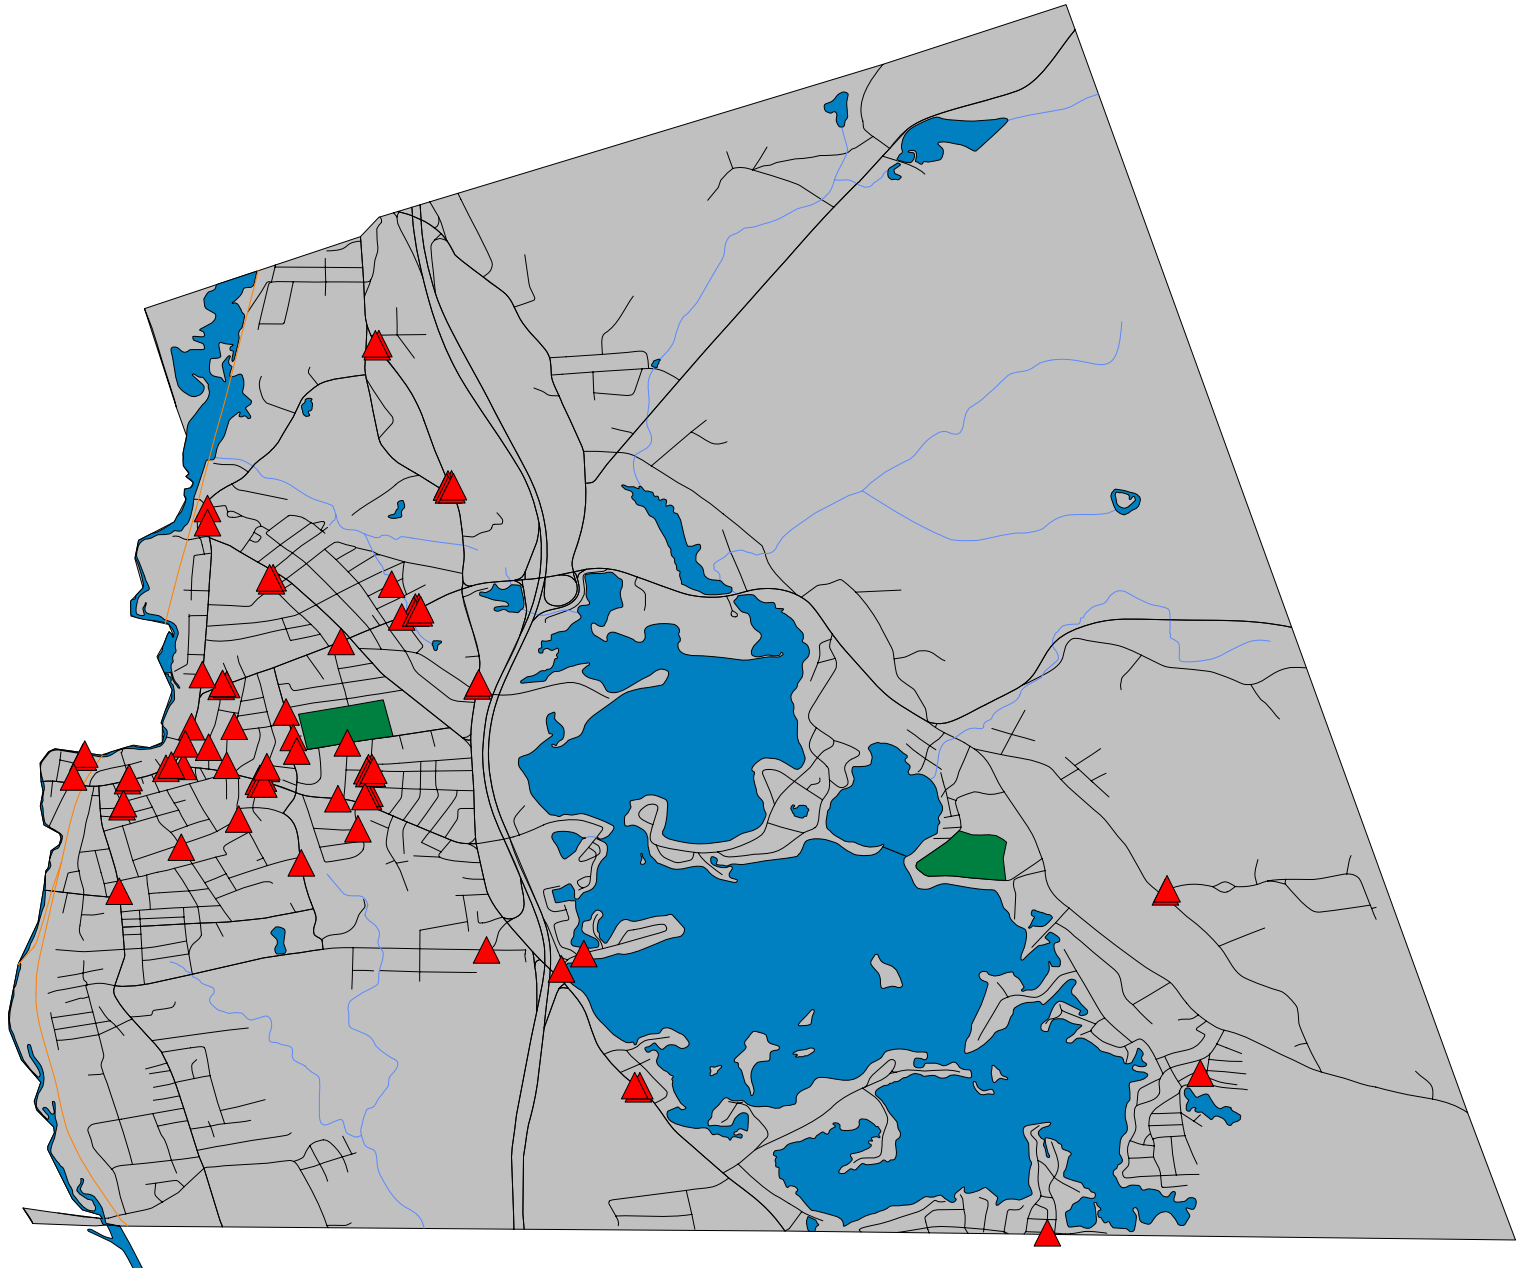

Offenses (IBR) By Month

	<u>JUN</u>	<u>TOTALS</u>
FORCIBLE RAPE	1	1
ROBBERY	2	2
AGGRAVATED ASSAULT	7	7
SIMPLE ASSAULT	16	16
INTIMIDATION	6	6
ARSON	1	1
BURGLARY / BREAKING AND ENTERI	8	8
PURSE-SNATCHING	1	1
SHOPLIFTING	8	8
THEFT FROM BUILDING	10	10
THEFT FROM MOTOR VEHICLE	8	8
ALL OTHER LARCENY	7	7
MOTOR VEHICLE THEFT	3	3
COUNTERFEITING / FORGERY	4	4
FALSE PRETENSES / SWINDLE / CO	3	3
IMPERSONATION	1	1
EMBEZZLEMENT	1	1
DESTRUCTION / DAMAGE / VANDALI	9	9
DRUG / NARCOTIC VIOLATIONS	7	7
WEAPON LAW VIOLATIONS	5	5
BAD CHECKS	1	1
DISORDERLY CONDUCT	10	10
DRIVING UNDER THE INFLUENCE	2	2
DRUNKENNESS	11	11
LIQUOR LAW VIOLATIONS	10	10
TRESPASS OF REAL PROPERTY	1	1
ALL OTHER OFFENSES	18	18
TRAFFIC, TOWN BY-LAW OFFENSES	47	47
TOTALS	<u>208</u>	<u>208</u>

Webster Police Department
Arrest Locations for June 2009

03/07/2010

Map Legend	
Symbol	Description
	Arrests for 06/01/2009 thru 06/30/2009