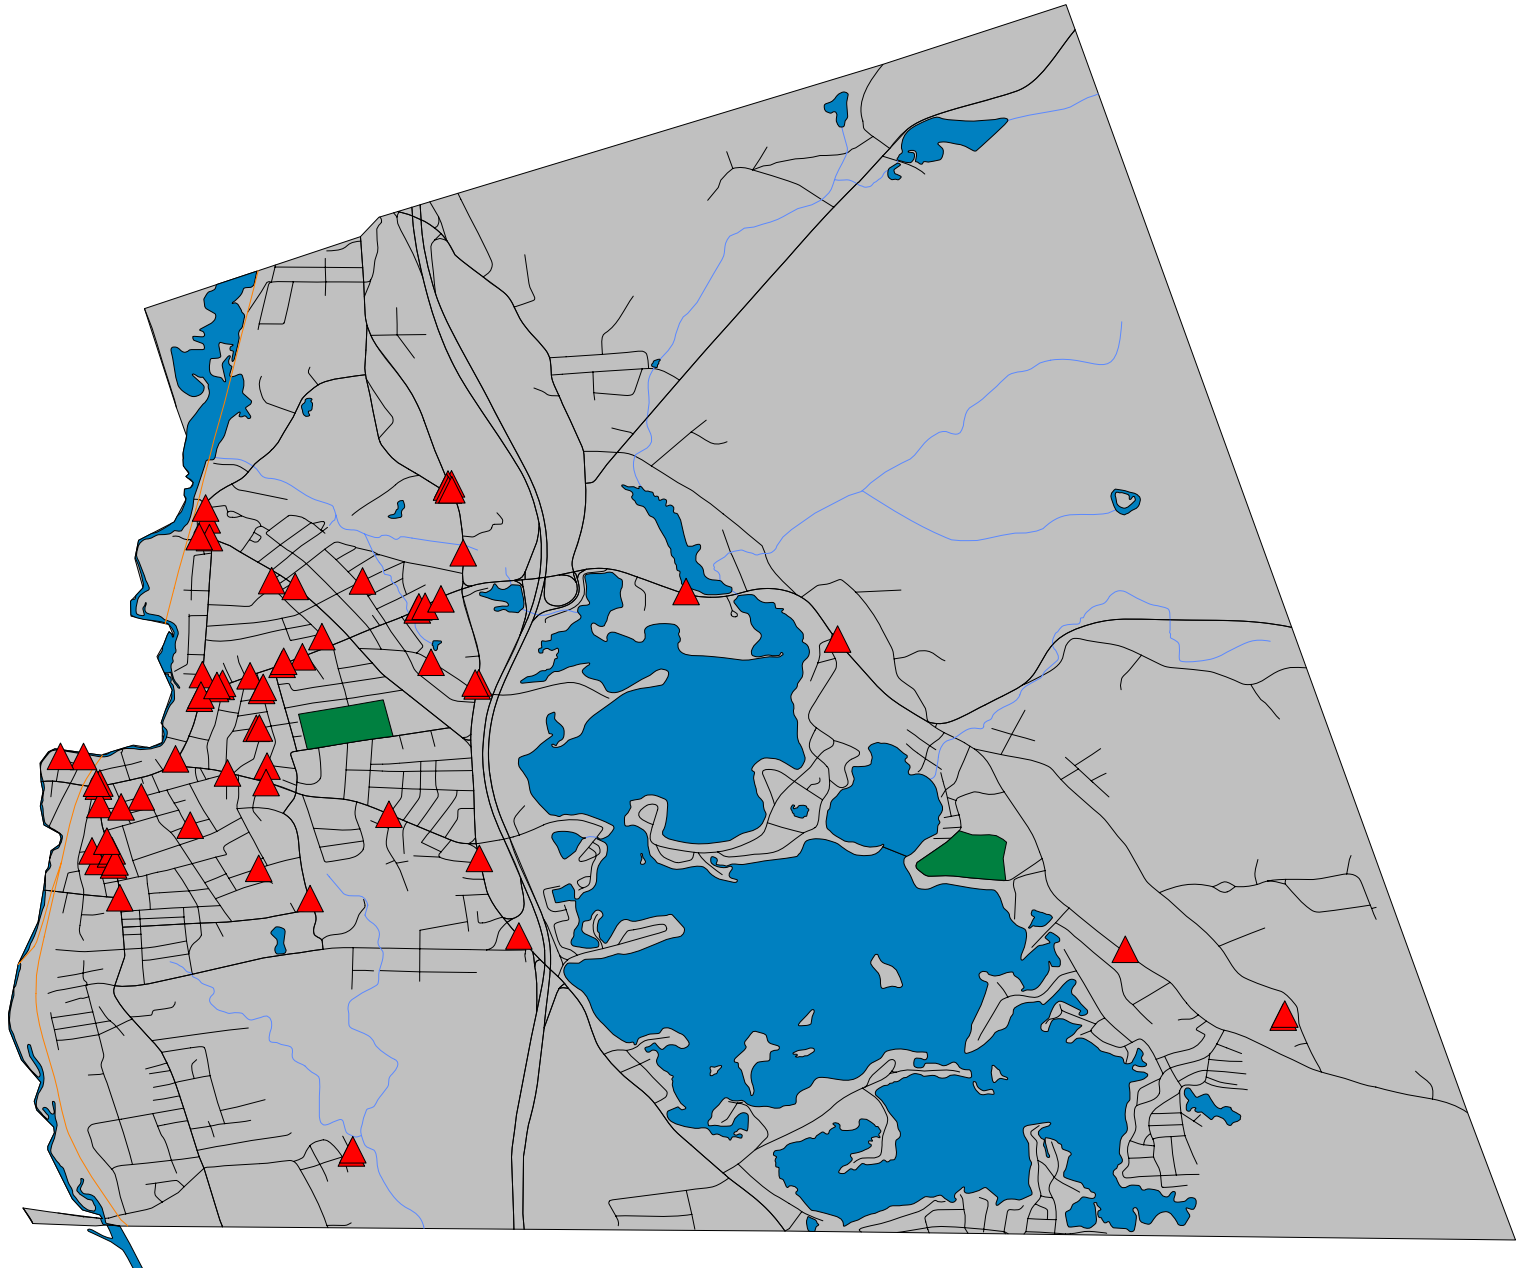

Offenses (IBR) By Month

	<u>JUN</u>	<u>TOTALS</u>
FORCIBLE SODOMY	1	1
FORCIBLE FONDLING	1	1
ROBBERY	4	4
AGGRAVATED ASSAULT	7	7
SIMPLE ASSAULT	24	24
INTIMIDATION	3	3
ARSON	2	2
BURGLARY / BREAKING AND ENTERI	8	8
SHOPLIFTING	5	5
THEFT FROM BUILDING	22	22
THEFT FROM MOTOR VEHICLE	1	1
THEFT OF MOTOR VEHICLE PARTS O	1	1
ALL OTHER LARCENY	13	13
MOTOR VEHICLE THEFT	3	3
FALSE PRETENSES / SWINDLE / CO	1	1
IMPERSONATION	1	1
STOLEN PROPERTY OFFENSES	2	2
DESTRUCTION / DAMAGE / VANDALI	11	11
DRUG / NARCOTIC VIOLATIONS	2	2
WEAPON LAW VIOLATIONS	12	12
DISORDERLY CONDUCT	4	4
DRIVING UNDER THE INFLUENCE	4	4
DRUNKENNESS	4	4
LIQUOR LAW VIOLATIONS	1	1
TRESPASS OF REAL PROPERTY	1	1
ALL OTHER OFFENSES	17	17
TRAFFIC, TOWN BY-LAW OFFENSES	43	43
TOTALS	<u>198</u>	<u>198</u>

Webster Police Department
Arrest Locations for June, 2010

07/24/2010

Map Legend	
Symbol	Description
	Arrests for 06/01/2010 thru 06/30/2010