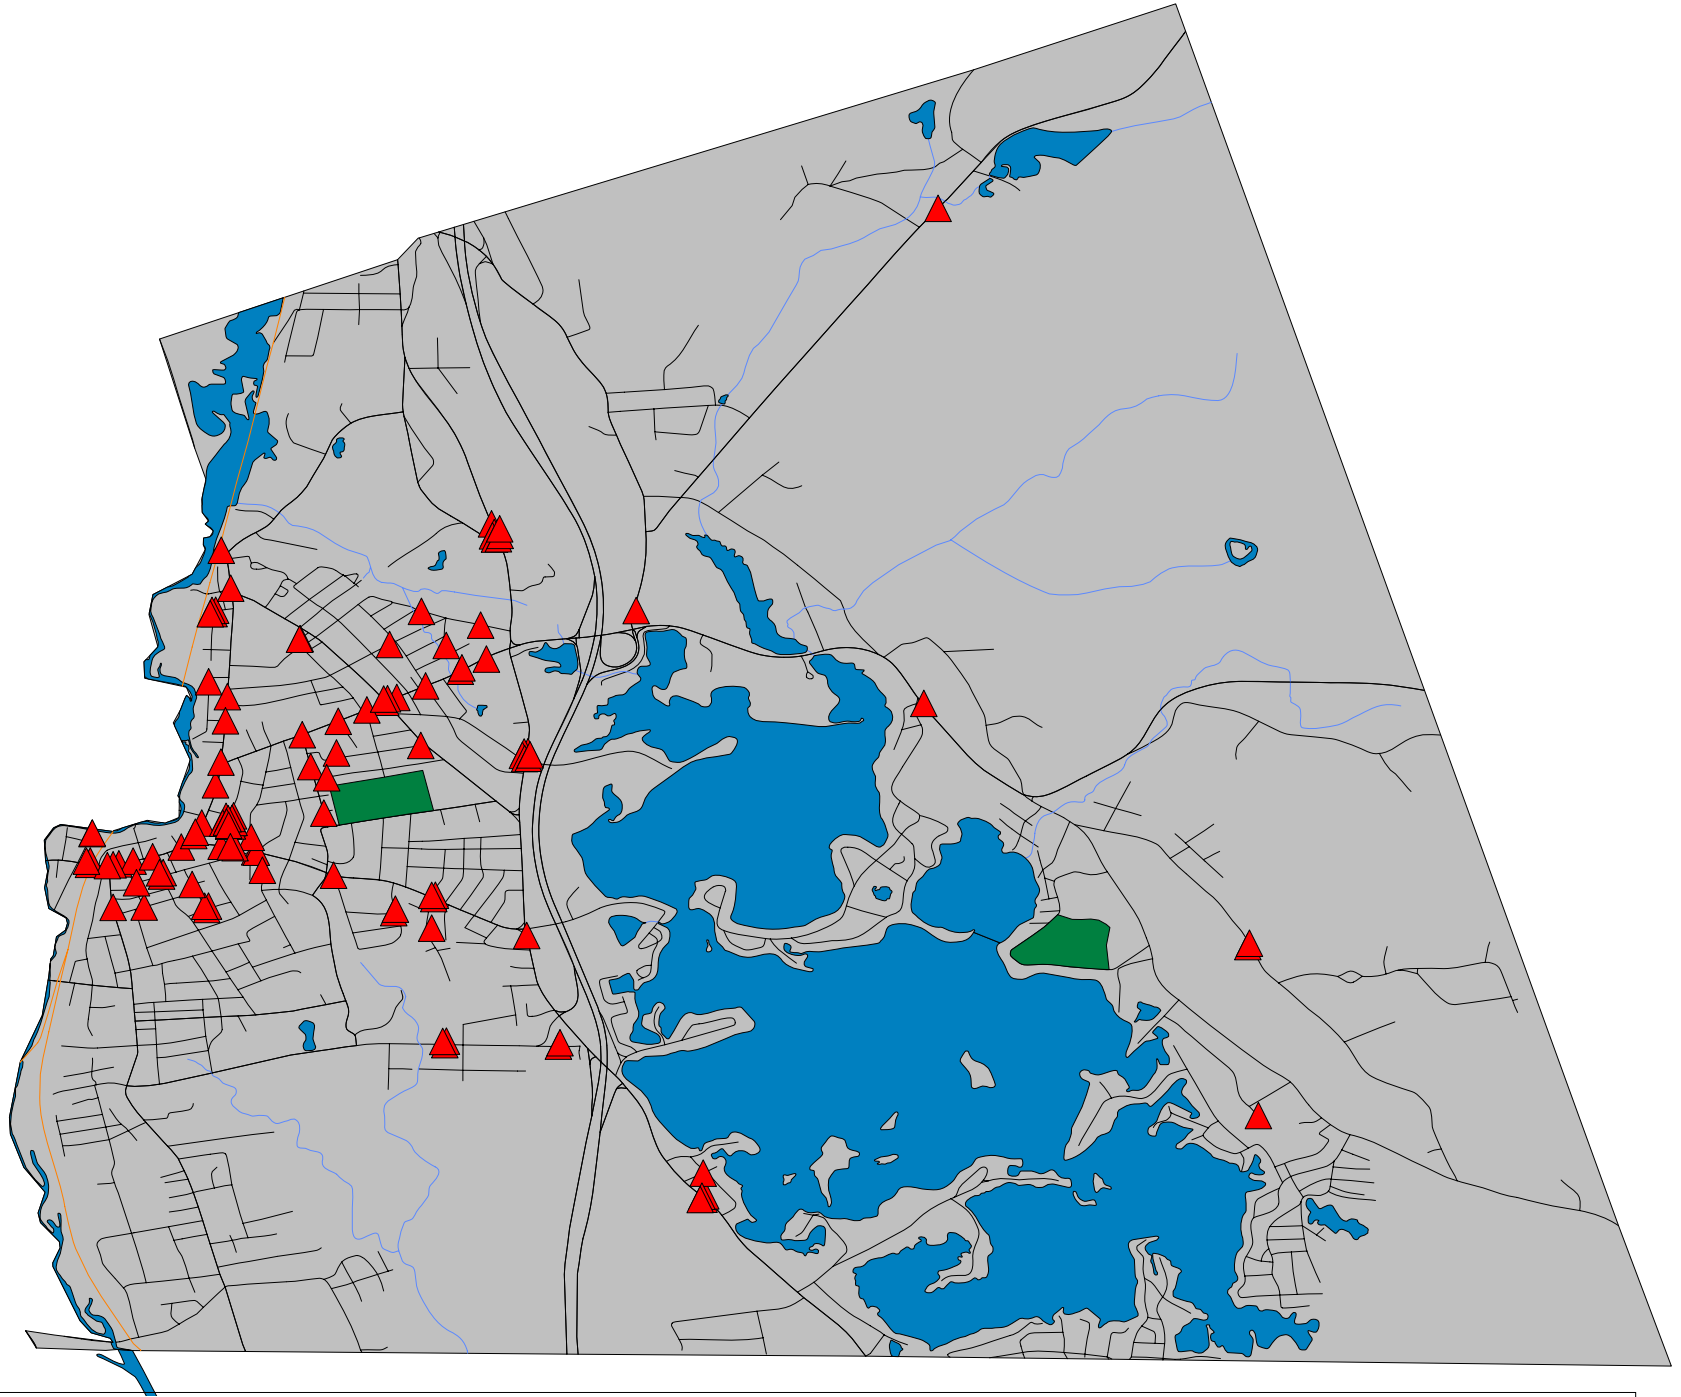

## Offenses (IBR) By Month

	<u>JUN</u>	<u>TOTALS</u>
AGGRAVATED ASSAULT	15	15
SIMPLE ASSAULT	24	24
INTIMIDATION	4	4
BURGLARY / BREAKING AND ENTERI	15	15
SHOPLIFTING	7	7
THEFT FROM BUILDING	15	15
THEFT FROM MOTOR VEHICLE	4	4
THEFT OF MOTOR VEHICLE PARTS O	2	2
ALL OTHER LARCENY	15	15
COUNTERFEITING / FORGERY	1	1
FALSE PRETENSES / SWINDLE / CO	4	4
CREDIT CARD / AUTOMATIC TELLER	2	2
IMPERSONATION	2	2
EMBEZZLEMENT	1	1
STOLEN PROPERTY OFFENSES	2	2
DESTRUCTION / DAMAGE / VANDALI	16	16
DRUG / NARCOTIC VIOLATIONS	11	11
STATUTORY RAPE	4	4
PORNOGRAPHY / OBSCENE MATERIAL	1	1
WEAPON LAW VIOLATIONS	4	4
BAD CHECKS	1	1
DISORDERLY CONDUCT	13	13
DRIVING UNDER THE INFLUENCE	2	2
DRUNKENNESS	14	14
LIQUOR LAW VIOLATIONS	5	5
TRESPASS OF REAL PROPERTY	1	1
ALL OTHER OFFENSES	21	21
TRAFFIC, TOWN BY-LAW OFFENSES	68	68
TOTALS	<u>274</u>	<u>274</u>

**Webster Police Department**  
**Arrest Locations for June 2011**

07/23/2011

**Map Legend**

Symbol	Description
▲	Arrests for 06/01/2011 thru 06/30/2011