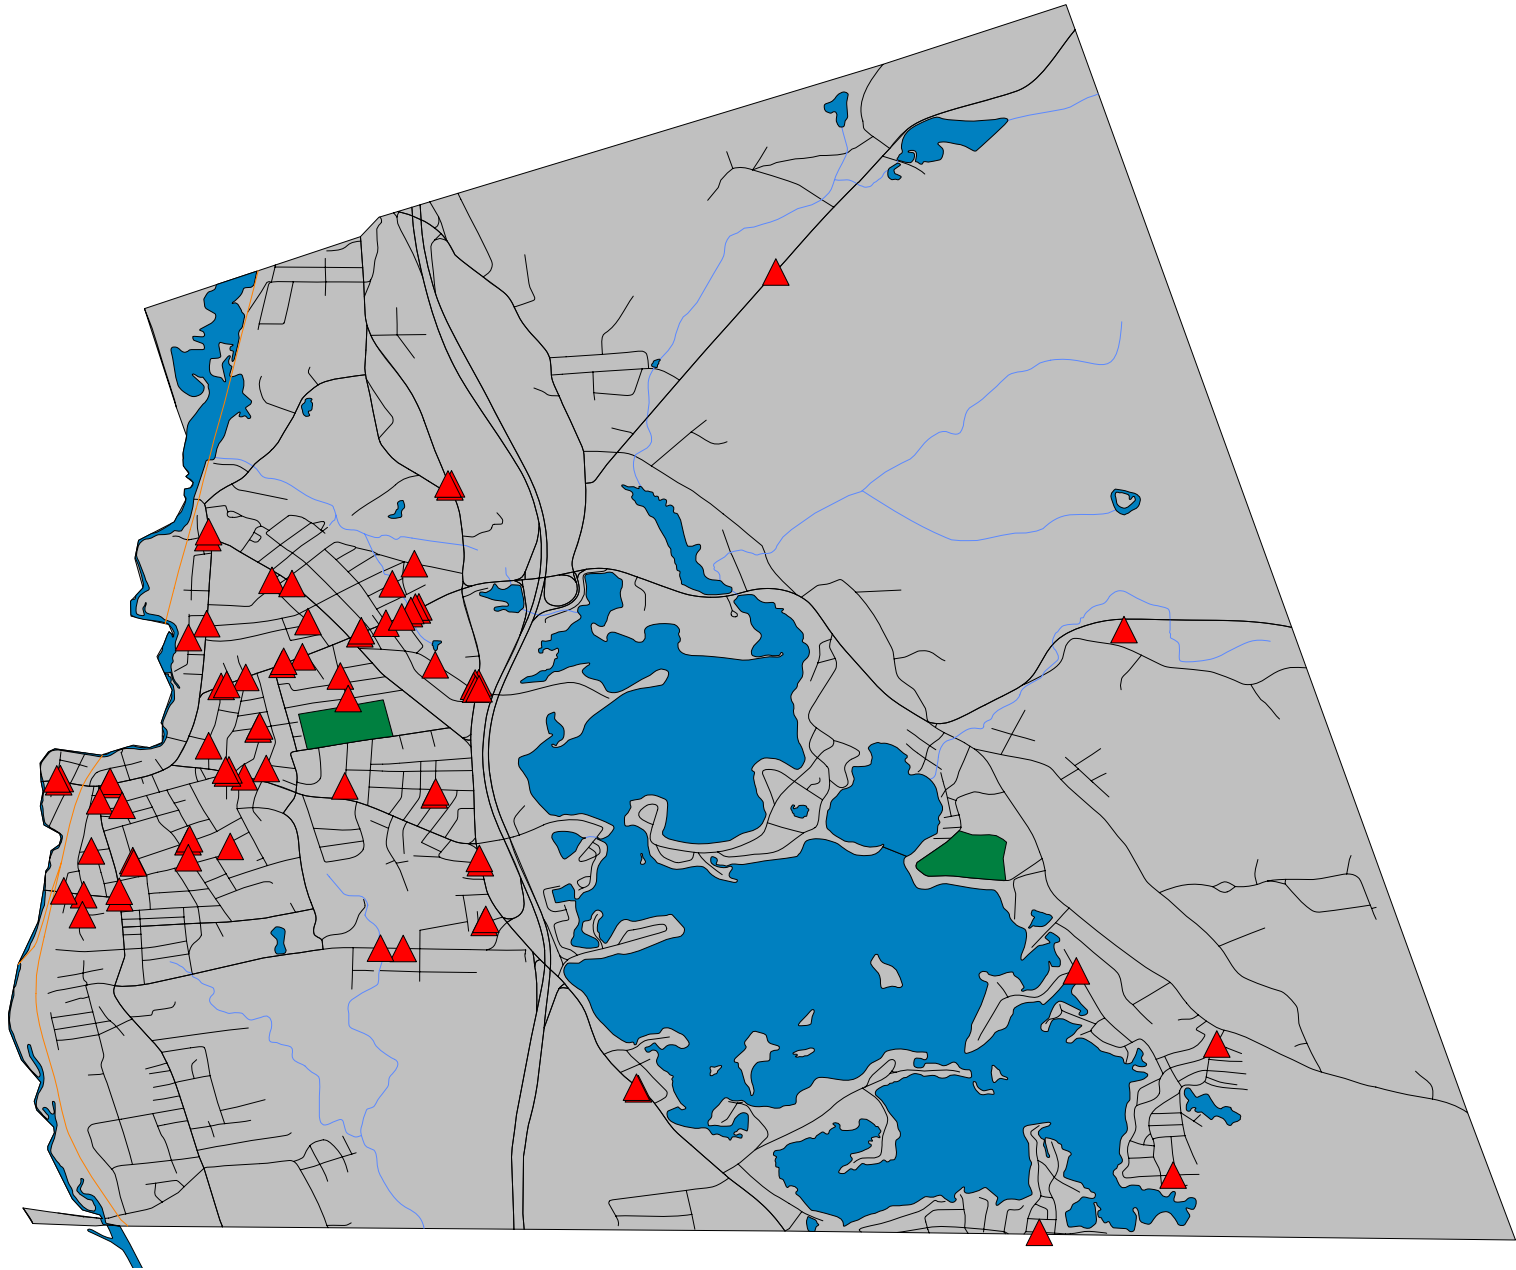

Offenses (IBR) By Month

	<u>MAR</u>	<u>TOTALS</u>
ROBBERY	2	2
AGGRAVATED ASSAULT	2	2
SIMPLE ASSAULT	14	14
INTIMIDATION	5	5
BURGLARY / BREAKING AND ENTERI	3	3
SHOPLIFTING	4	4
THEFT FROM BUILDING	5	5
THEFT FROM MOTOR VEHICLE	1	1
ALL OTHER LARCENY	9	9
MOTOR VEHICLE THEFT	2	2
COUNTERFEITING / FORGERY	1	1
FALSE PRETENSES / SWINDLE / CO	2	2
IMPERSONATION	1	1
EMBEZZLEMENT	1	1
STOLEN PROPERTY OFFENSES	1	1
DESTRUCTION / DAMAGE / VANDALI	20	20
DRUG / NARCOTIC VIOLATIONS	8	8
STATUTORY RAPE	1	1
WEAPON LAW VIOLATIONS	1	1
BAD CHECKS	3	3
DISORDERLY CONDUCT	10	10
DRIVING UNDER THE INFLUENCE	3	3
DRUNKENNESS	8	8
LIQUOR LAW VIOLATIONS	1	1
ALL OTHER OFFENSES	21	21
TRAFFIC, TOWN BY-LAW OFFENSES	54	54
TOTALS	<u>183</u>	<u>183</u>

Webster Police Department
Arrest Locations for March 2009

03/07/2010

Map Legend	
Symbol	Description
	Arrests for 03/01/2009 thru 03/31/2009