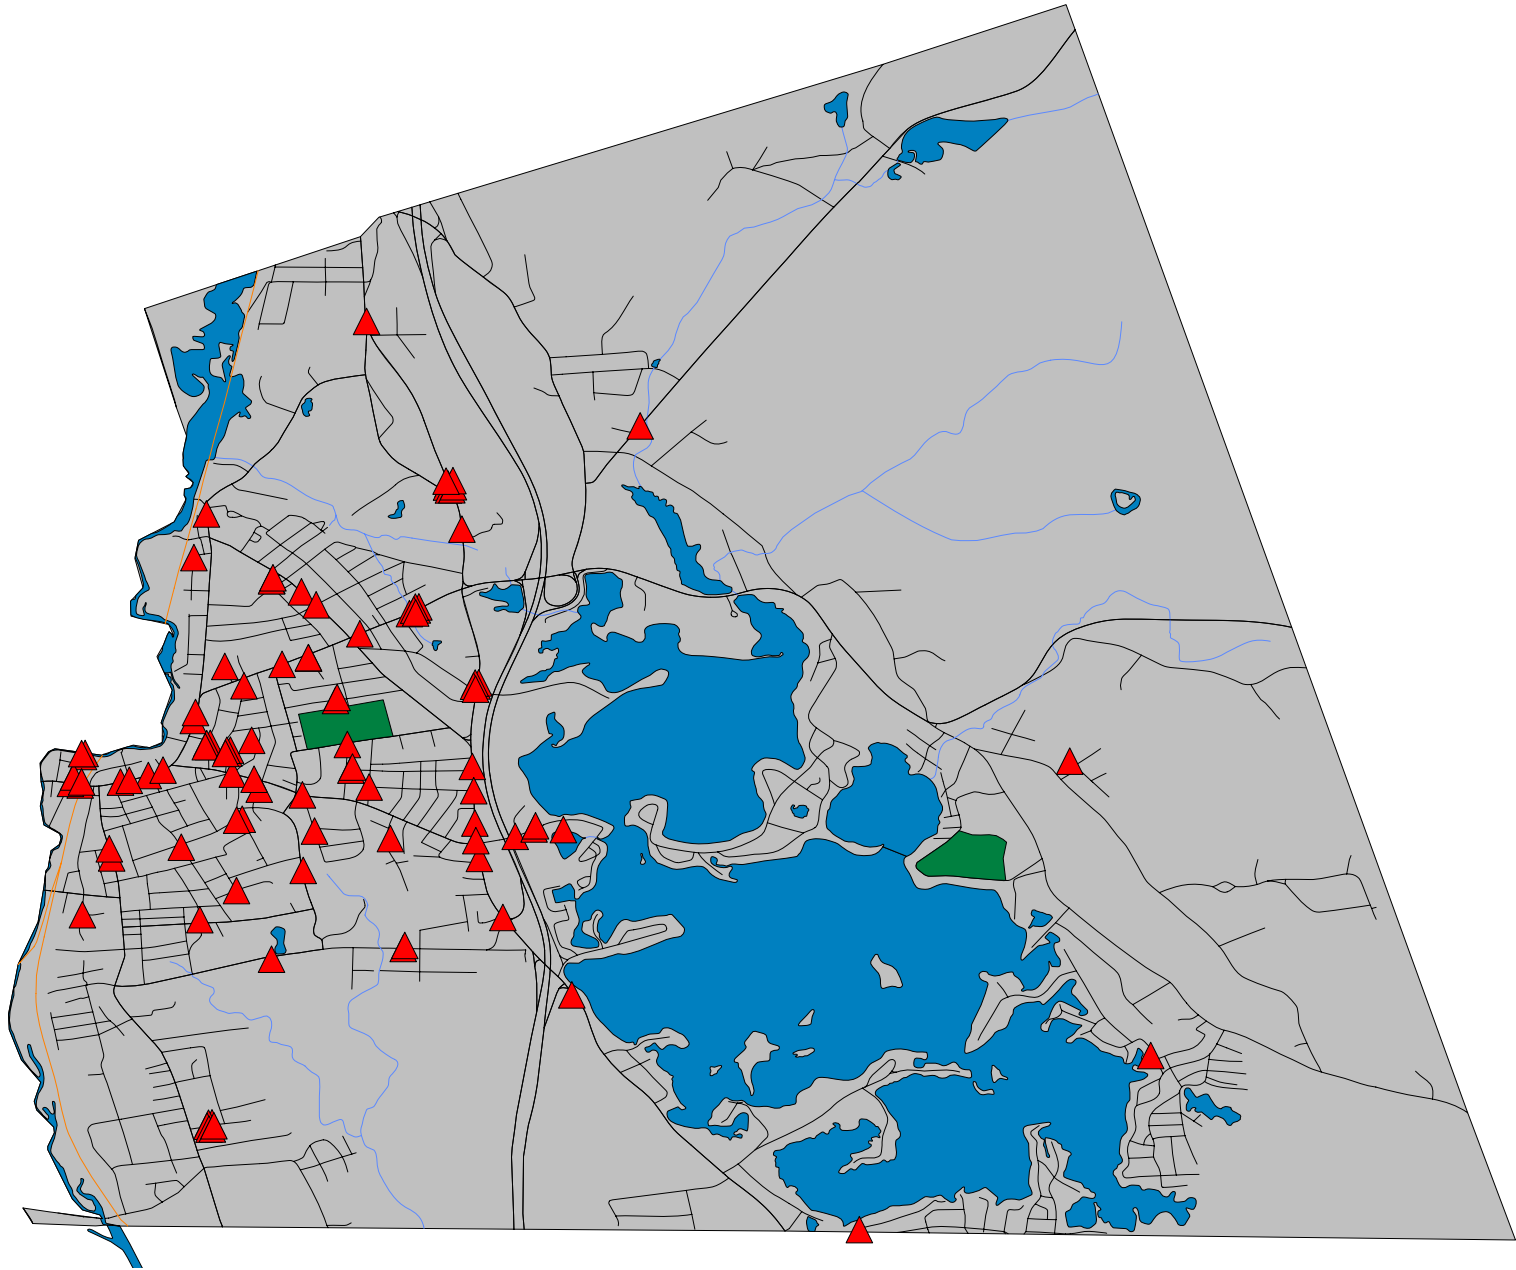

Offenses (IBR) By Month

	<u>MAY</u>	<u>TOTALS</u>
KIDNAPPING / ABDUCTION	1	1
FORCIBLE SODOMY	1	1
AGGRAVATED ASSAULT	11	11
SIMPLE ASSAULT	24	24
INTIMIDATION	6	6
BURGLARY / BREAKING AND ENTERI	6	6
SHOPLIFTING	8	8
THEFT FROM BUILDING	6	6
ALL OTHER LARCENY	8	8
MOTOR VEHICLE THEFT	3	3
COUNTERFEITING / FORGERY	2	2
FALSE PRETENSES / SWINDLE / CO	3	3
IMPERSONATION	1	1
DESTRUCTION / DAMAGE / VANDALI	16	16
DRUG / NARCOTIC VIOLATIONS	1	1
WEAPON LAW VIOLATIONS	1	1
BAD CHECKS	1	1
DISORDERLY CONDUCT	19	19
DRIVING UNDER THE INFLUENCE	4	4
DRUNKENNESS	15	15
LIQUOR LAW VIOLATIONS	1	1
ALL OTHER OFFENSES	21	21
TRAFFIC, TOWN BY-LAW OFFENSES	67	67
TOTALS	<u>226</u>	<u>226</u>

Webster Police Department
Arrest Locations for May 2009

03/07/2010

Map Legend	
Symbol	Description
	Arrests for 05/01/2009 thru 05/31/2009