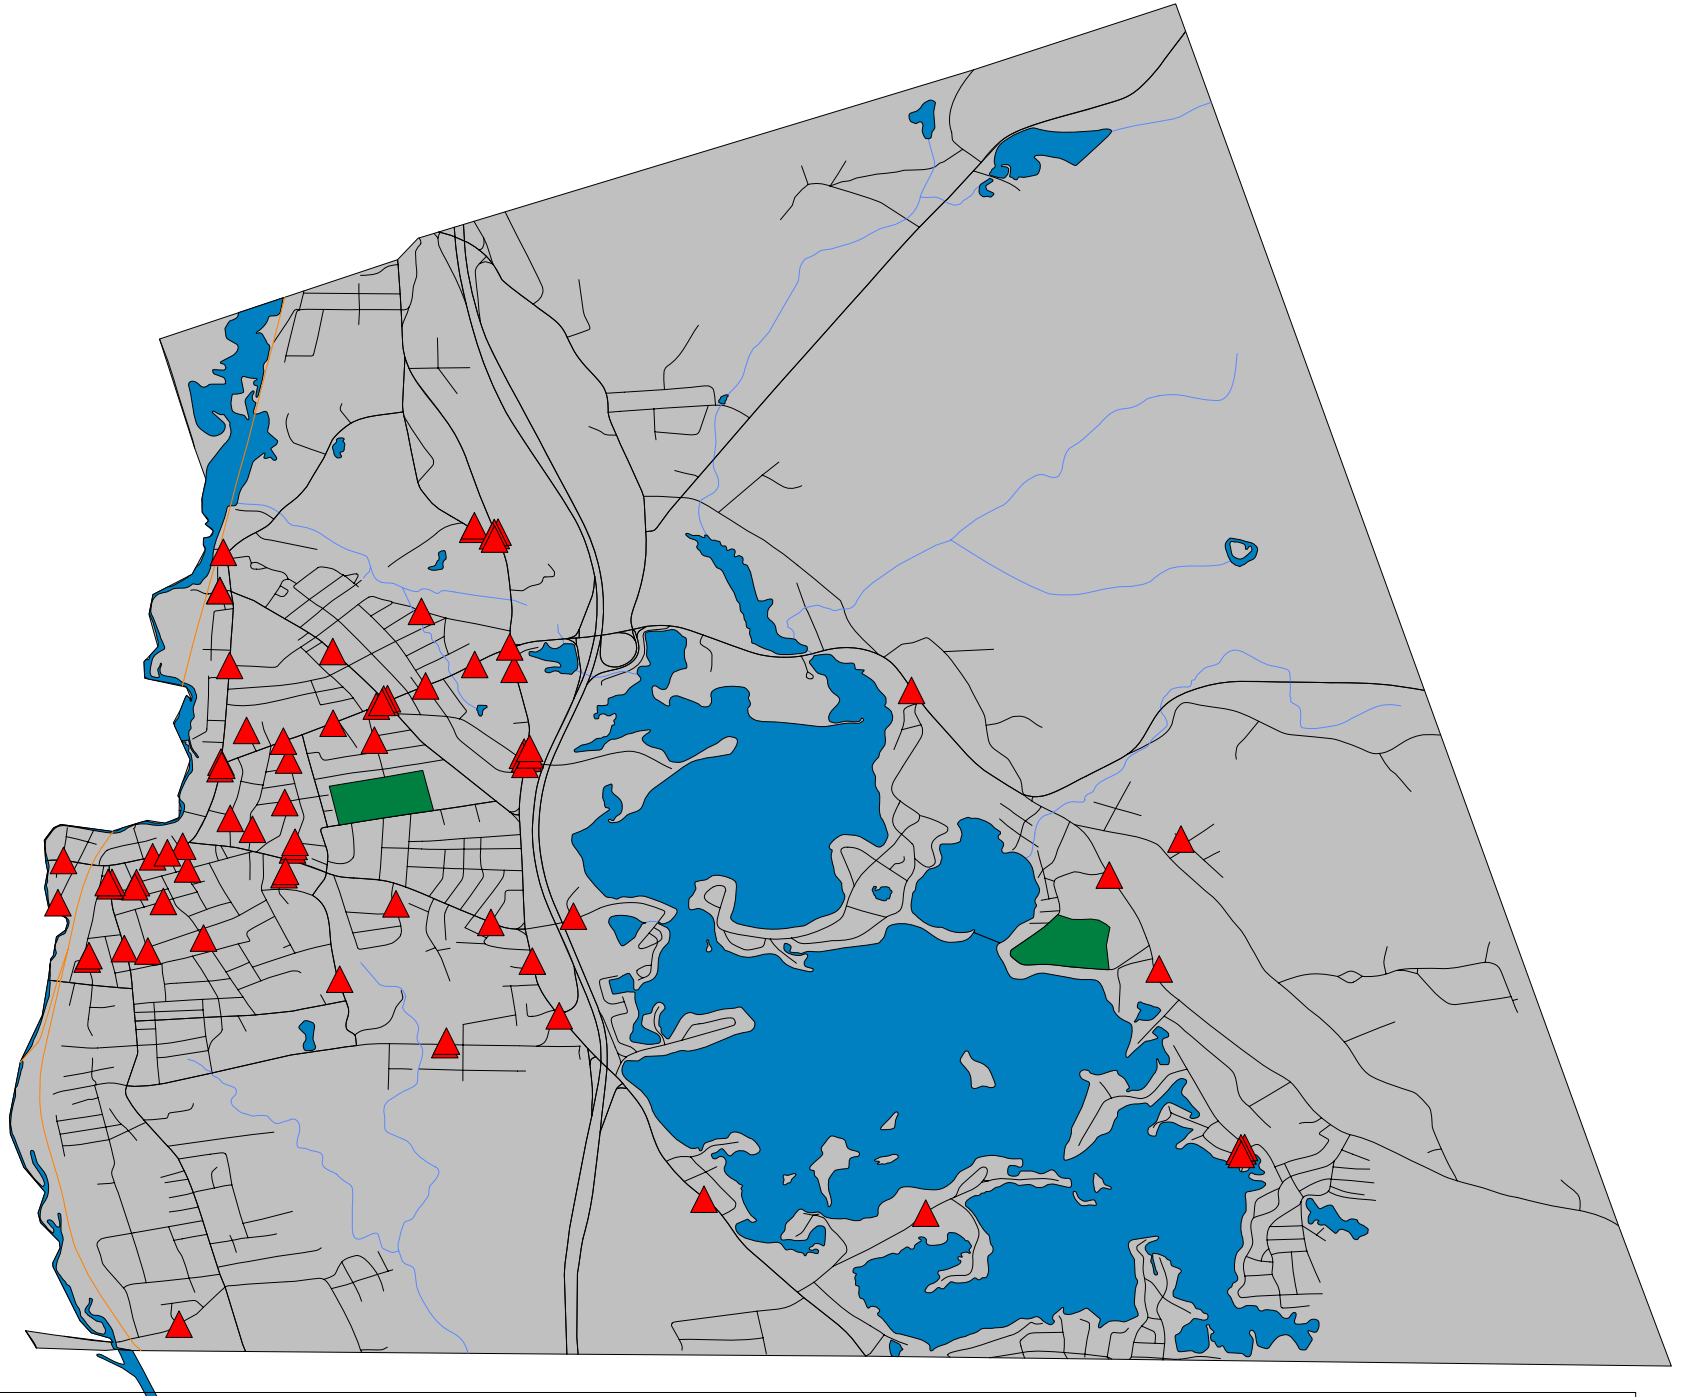

Offenses (IBR) By Month

	<u>MAY</u>	<u>TOTALS</u>
KIDNAPPING / ABDUCTION	2	2
FORCIBLE SODOMY	2	2
ROBBERY	6	6
AGGRAVATED ASSAULT	7	7
SIMPLE ASSAULT	30	30
INTIMIDATION	6	6
BURGLARY / BREAKING AND ENTERI	8	8
SHOPLIFTING	4	4
THEFT FROM BUILDING	8	8
THEFT FROM MOTOR VEHICLE	1	1
ALL OTHER LARCENY	8	8
MOTOR VEHICLE THEFT	1	1
FALSE PRETENSES / SWINDLE / CO	4	4
EMBEZZLEMENT	2	2
STOLEN PROPERTY OFFENSES	1	1
DESTRUCTION / DAMAGE / VANDALI	16	16
DRUG / NARCOTIC VIOLATIONS	1	1
DISORDERLY CONDUCT	18	18
DRIVING UNDER THE INFLUENCE	3	3
DRUNKENNESS	9	9
RUNAWAY	1	1
TRESPASS OF REAL PROPERTY	2	2
ALL OTHER OFFENSES	27	27
TRAFFIC, TOWN BY-LAW OFFENSES	61	61
TOTALS	<u>228</u>	<u>228</u>

Webster Police Department
Arrest Locations for May 2010

06/26/2010

Map Legend

Symbol	Description
▲	Arrests for 05/01/2010 thru 05/31/2010