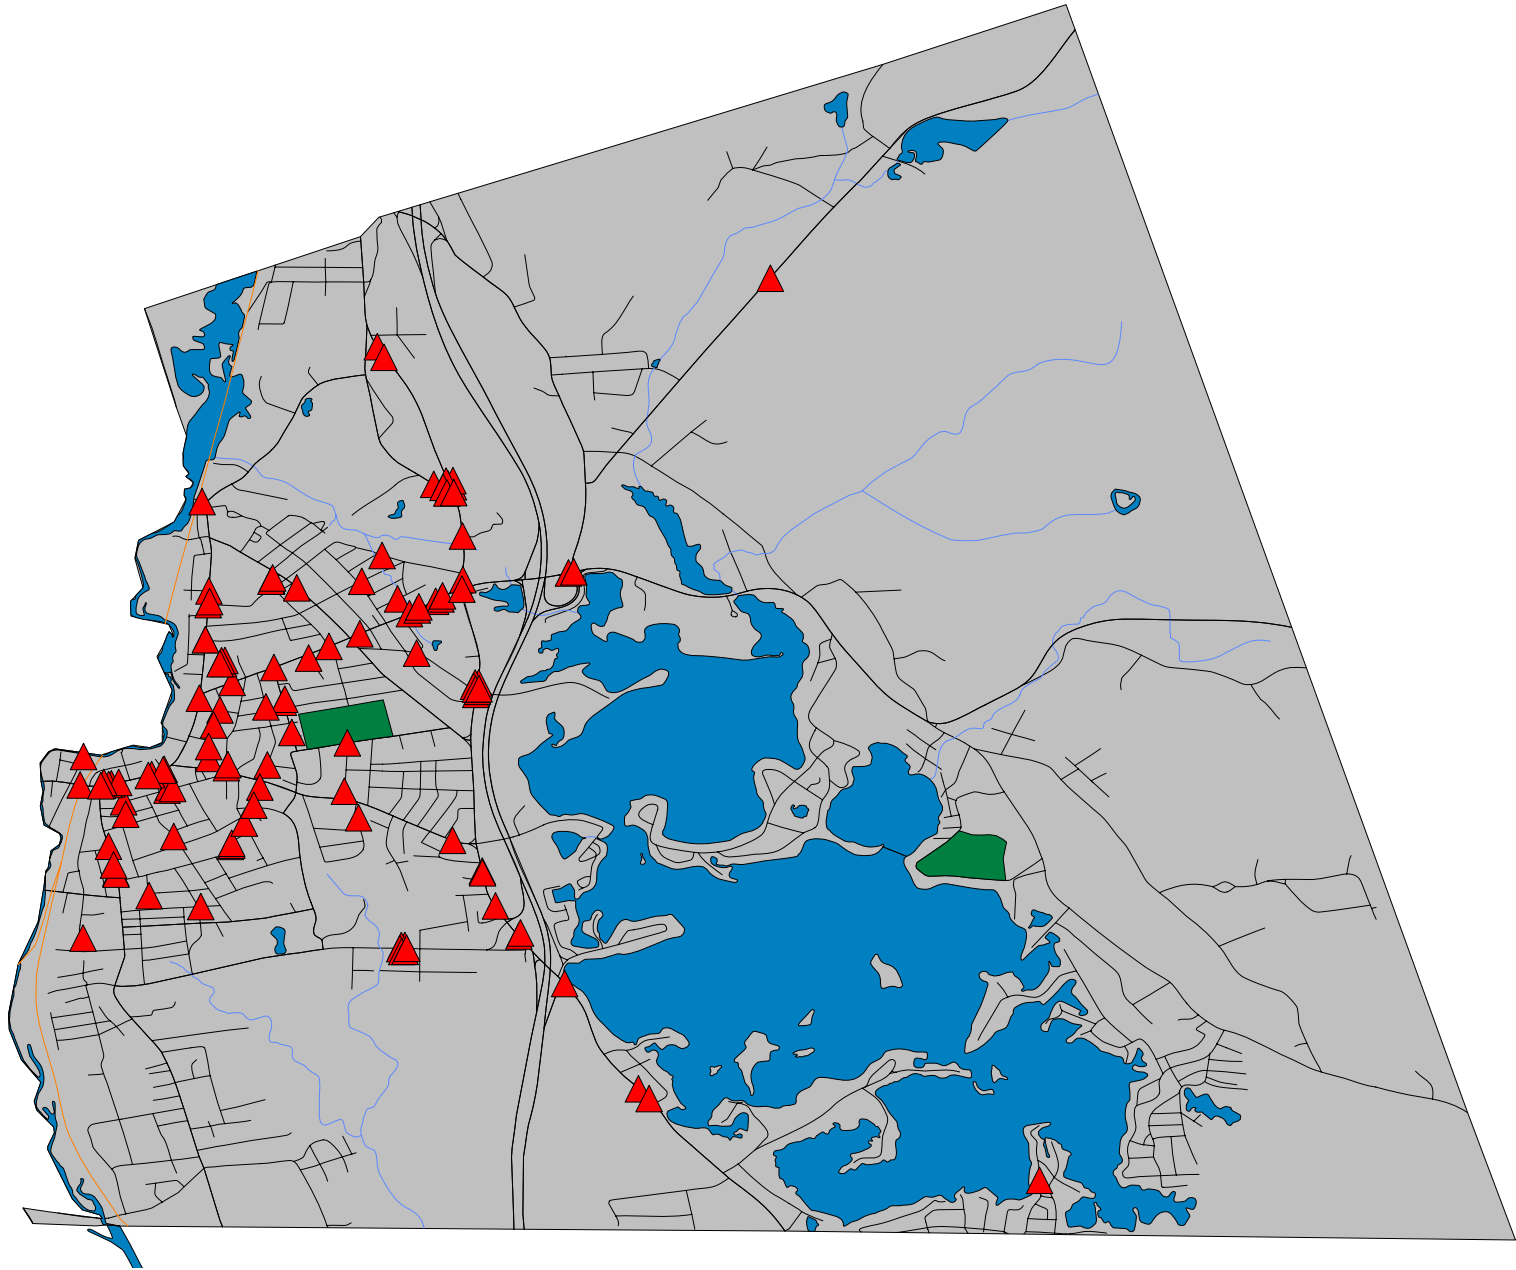

Offenses (IBR) By Month

	<u>MAY</u>	<u>TOTALS</u>
FORCIBLE SODOMY	1	1
ROBBERY	2	2
AGGRAVATED ASSAULT	4	4
SIMPLE ASSAULT	25	25
INTIMIDATION	18	18
BURGLARY / BREAKING AND ENTERI	11	11
POCKET-PICKING	1	1
SHOPLIFTING	19	19
THEFT FROM BUILDING	10	10
THEFT FROM MOTOR VEHICLE	2	2
ALL OTHER LARCENY	22	22
MOTOR VEHICLE THEFT	4	4
COUNTERFEITING / FORGERY	10	10
FALSE PRETENSES / SWINDLE / CO	6	6
IMPERSONATION	2	2
EMBEZZLEMENT	2	2
STOLEN PROPERTY OFFENSES	2	2
DESTRUCTION / DAMAGE / VANDALI	15	15
DRUG / NARCOTIC VIOLATIONS	9	9
STATUTORY RAPE	1	1
WEAPON LAW VIOLATIONS	1	1
BAD CHECKS	1	1
DISORDERLY CONDUCT	10	10
DRIVING UNDER THE INFLUENCE	3	3
DRUNKENNESS	12	12
LIQUOR LAW VIOLATIONS	1	1
TRESPASS OF REAL PROPERTY	2	2
ALL OTHER OFFENSES	27	27
TRAFFIC, TOWN BY-LAW OFFENSES	72	72
TOTALS	<u>295</u>	<u>295</u>

Webster Police Department
Arrest Locations for May 2011

06/19/2011

Map Legend	
Symbol	Description
	Arrests for 05/01/2011 thru 05/31/2011