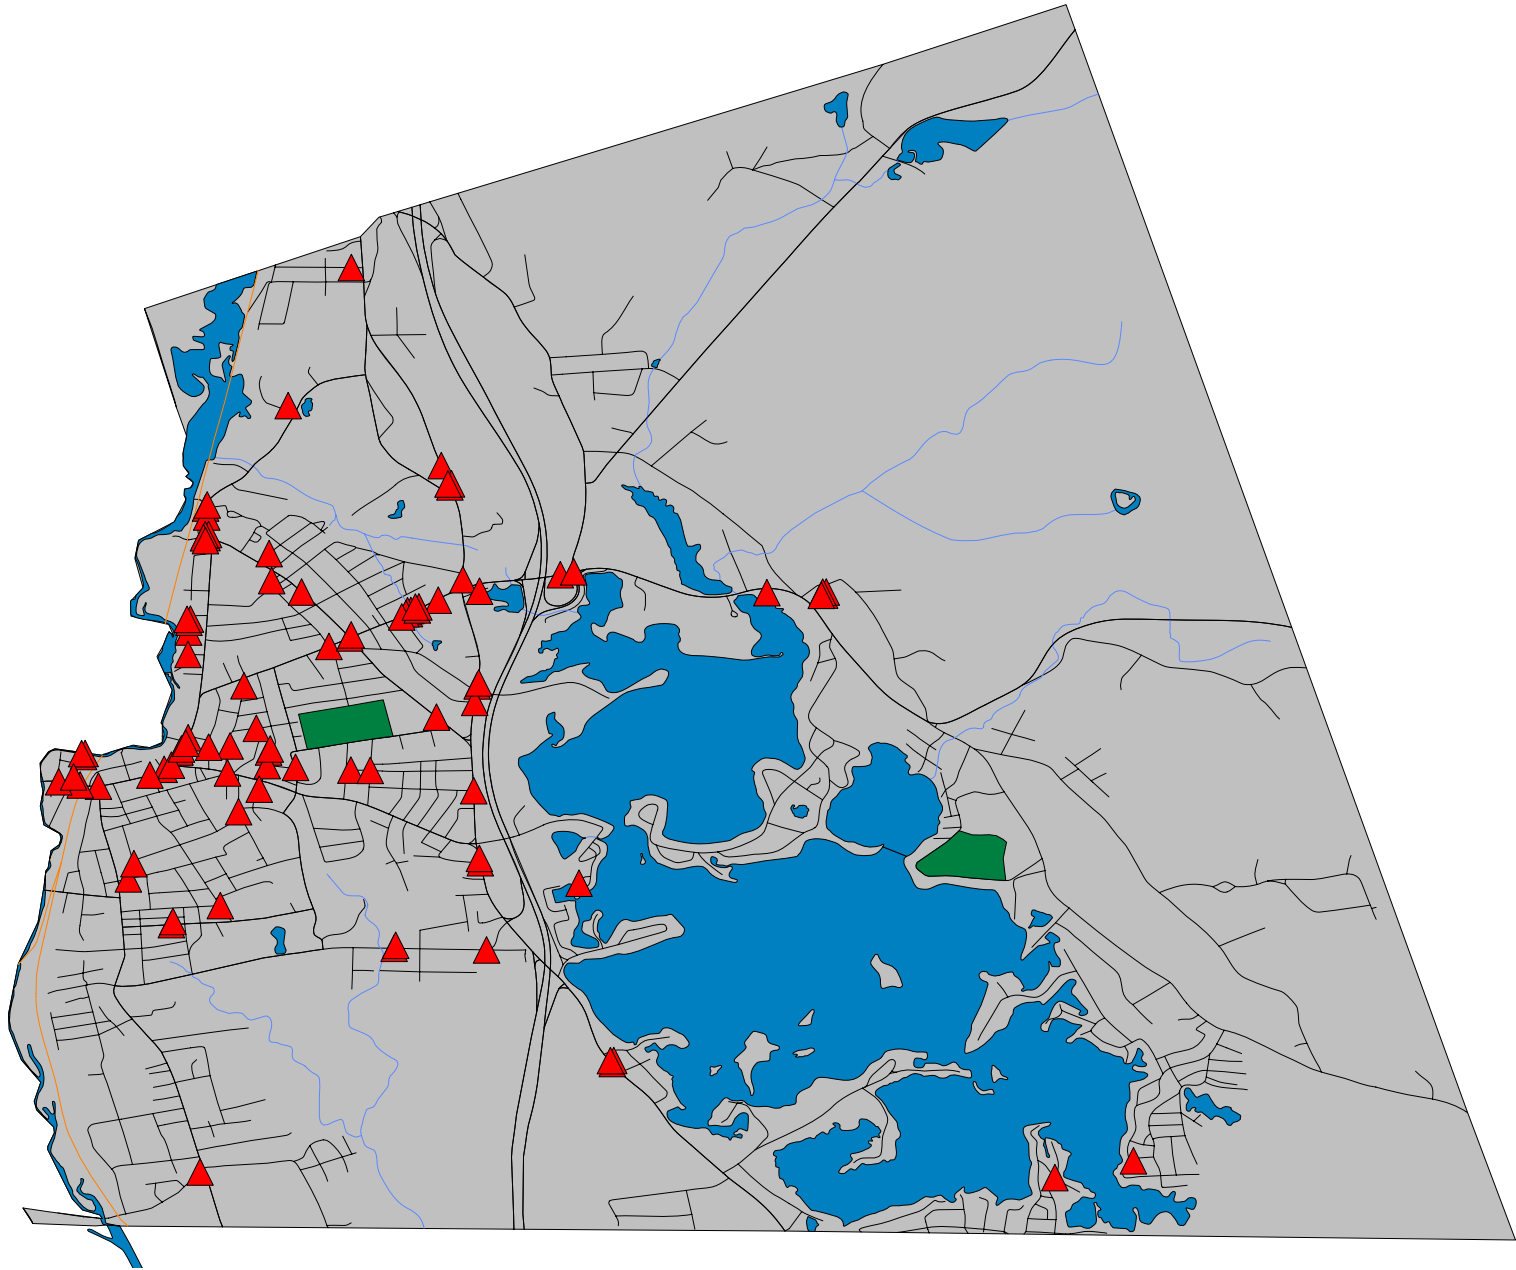

Offenses (IBR) By Month

	<u>NOV</u>	<u>TOTALS</u>
FORCIBLE RAPE	1	1
FORCIBLE FONDLING	1	1
ROBBERY	1	1
AGGRAVATED ASSAULT	4	4
SIMPLE ASSAULT	14	14
BURGLARY / BREAKING AND ENTERI	7	7
SHOPLIFTING	5	5
THEFT FROM BUILDING	7	7
THEFT FROM MOTOR VEHICLE	64	64
THEFT OF MOTOR VEHICLE PARTS O	1	1
ALL OTHER LARCENY	15	15
MOTOR VEHICLE THEFT	3	3
COUNTERFEITING / FORGERY	1	1
FALSE PRETENSES / SWINDLE / CO	4	4
CREDIT CARD / AUTOMATIC TELLER	2	2
STOLEN PROPERTY OFFENSES	1	1
DESTRUCTION / DAMAGE / VANDALI	9	9
DRUG / NARCOTIC VIOLATIONS	5	5
STATUTORY RAPE	1	1
BAD CHECKS	18	18
DISORDERLY CONDUCT	6	6
DRIVING UNDER THE INFLUENCE	7	7
DRUNKENNESS	10	10
TRESPASS OF REAL PROPERTY	7	7
ALL OTHER OFFENSES	20	20
TRAFFIC, TOWN BY-LAW OFFENSES	72	72
TOTALS	<u>286</u>	<u>286</u>

Webster Police Department
Arrest Locations for November 2009

03/07/2010

Map Legend	
Symbol	Description
	Arrests for 11/01/2009 thru 11/30/2009