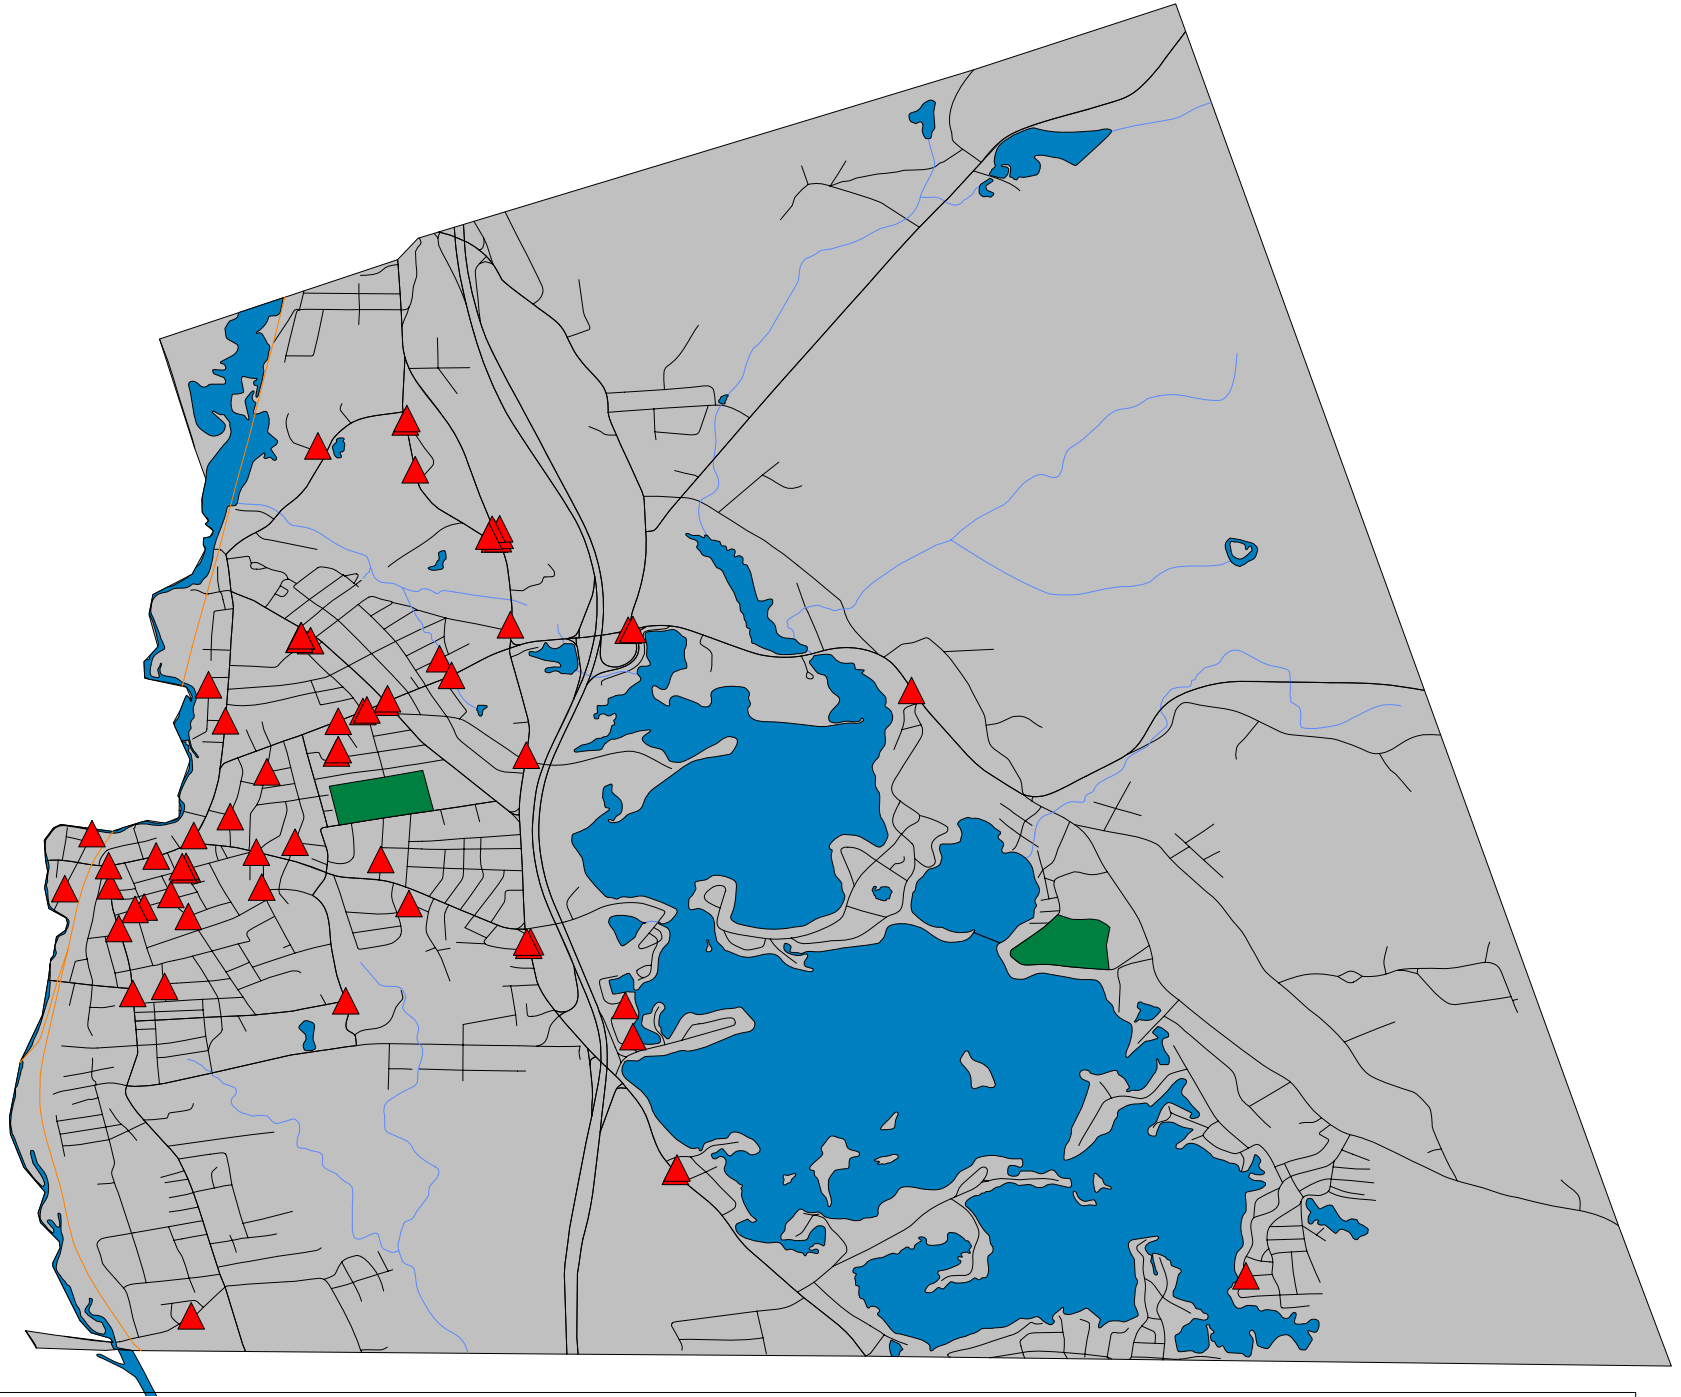

Offenses (IBR) By Month

	<u>NOV</u>	<u>TOTALS</u>
FORCIBLE RAPE	1	1
AGGRAVATED ASSAULT	5	5
SIMPLE ASSAULT	20	20
INTIMIDATION	2	2
ARSON	1	1
BURGLARY / BREAKING AND ENTERI	7	7
SHOPLIFTING	8	8
THEFT FROM BUILDING	11	11
THEFT FROM MOTOR VEHICLE	2	2
ALL OTHER LARCENY	9	9
MOTOR VEHICLE THEFT	2	2
COUNTERFEITING / FORGERY	2	2
FALSE PRETENSES / SWINDLE / CO	2	2
CREDIT CARD / AUTOMATIC TELLER	1	1
IMPERSONATION	3	3
EMBEZZLEMENT	2	2
DESTRUCTION / DAMAGE / VANDALI	14	14
DRUG / NARCOTIC VIOLATIONS	1	1
STATUTORY RAPE	1	1
BAD CHECKS	1	1
DISORDERLY CONDUCT	7	7
DRIVING UNDER THE INFLUENCE	2	2
DRUNKENNESS	9	9
FAMILY OFFENSES, NONVIOLENT	1	1
LIQUOR LAW VIOLATIONS	1	1
ALL OTHER OFFENSES	19	19
TRAFFIC, TOWN BY-LAW OFFENSES	35	35
TOTALS	<u>169</u>	<u>169</u>

Webster Police Department
Arrest Locations for November 2010

12/11/2010

Map Legend

Symbol	Description
▲	Arrests for 11/01/2010 thru 11/30/2010