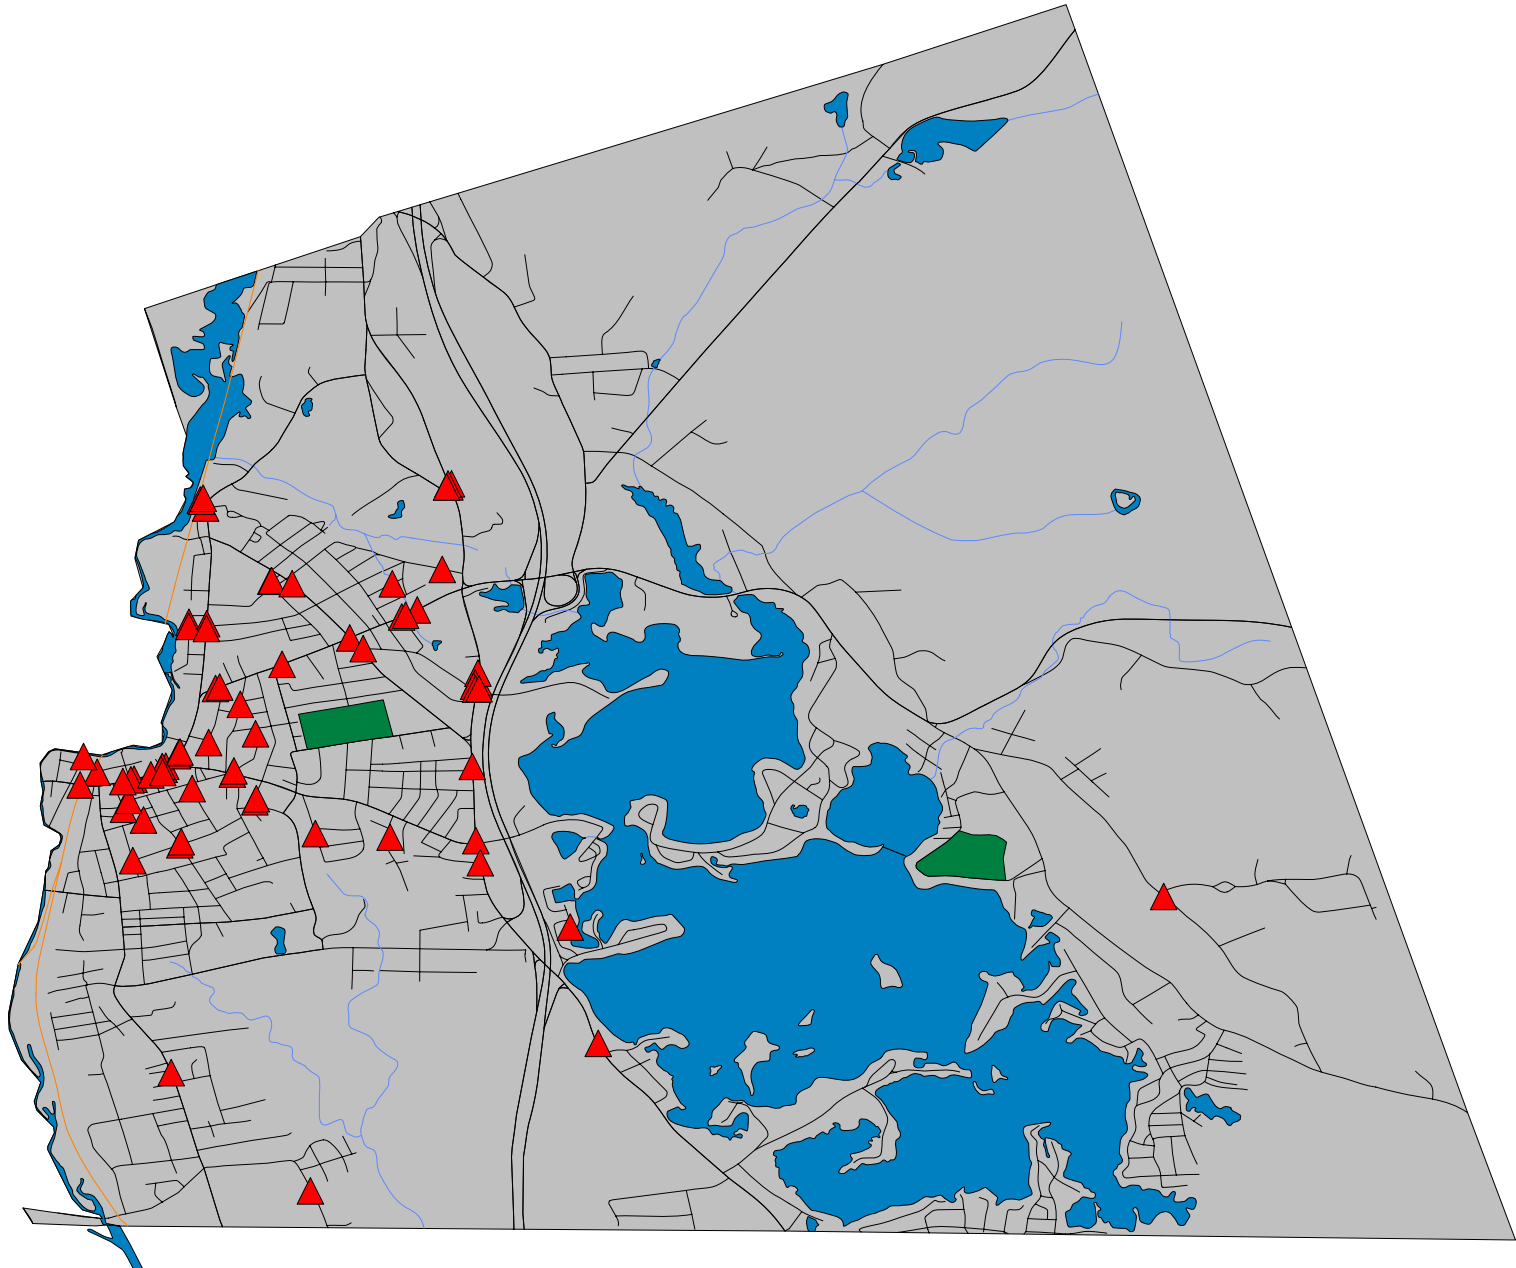

## Offenses (IBR) By Month

	<u>SEP</u>	<u>TOTALS</u>
KIDNAPPING / ABDUCTION	3	3
ROBBERY	4	4
AGGRAVATED ASSAULT	4	4
SIMPLE ASSAULT	13	13
INTIMIDATION	7	7
BURGLARY / BREAKING AND ENTERI	5	5
PURSE-SNATCHING	1	1
SHOPLIFTING	6	6
THEFT FROM BUILDING	9	9
THEFT FROM MOTOR VEHICLE	6	6
ALL OTHER LARCENY	4	4
MOTOR VEHICLE THEFT	3	3
IMPERSONATION	2	2
STOLEN PROPERTY OFFENSES	1	1
DESTRUCTION / DAMAGE / VANDALI	17	17
DRUG / NARCOTIC VIOLATIONS	1	1
STATUTORY RAPE	3	3
ASSISTING OR PROMOTING PROSTIT	2	2
WEAPON LAW VIOLATIONS	1	1
BAD CHECKS	4	4
DISORDERLY CONDUCT	5	5
DRIVING UNDER THE INFLUENCE	7	7
DRUNKENNESS	9	9
LIQUOR LAW VIOLATIONS	5	5
TRESPASS OF REAL PROPERTY	1	1
ALL OTHER OFFENSES	11	11
TRAFFIC, TOWN BY-LAW OFFENSES	69	69
TOTALS	<u>203</u>	<u>203</u>

**Webster Police Department**  
**Arrest Locations for September 2009**

03/07/2010

<b>Map Legend</b>	
<b>Symbol</b>	<b>Description</b>
	Arrests for 09/01/2009 thru 09/30/2009